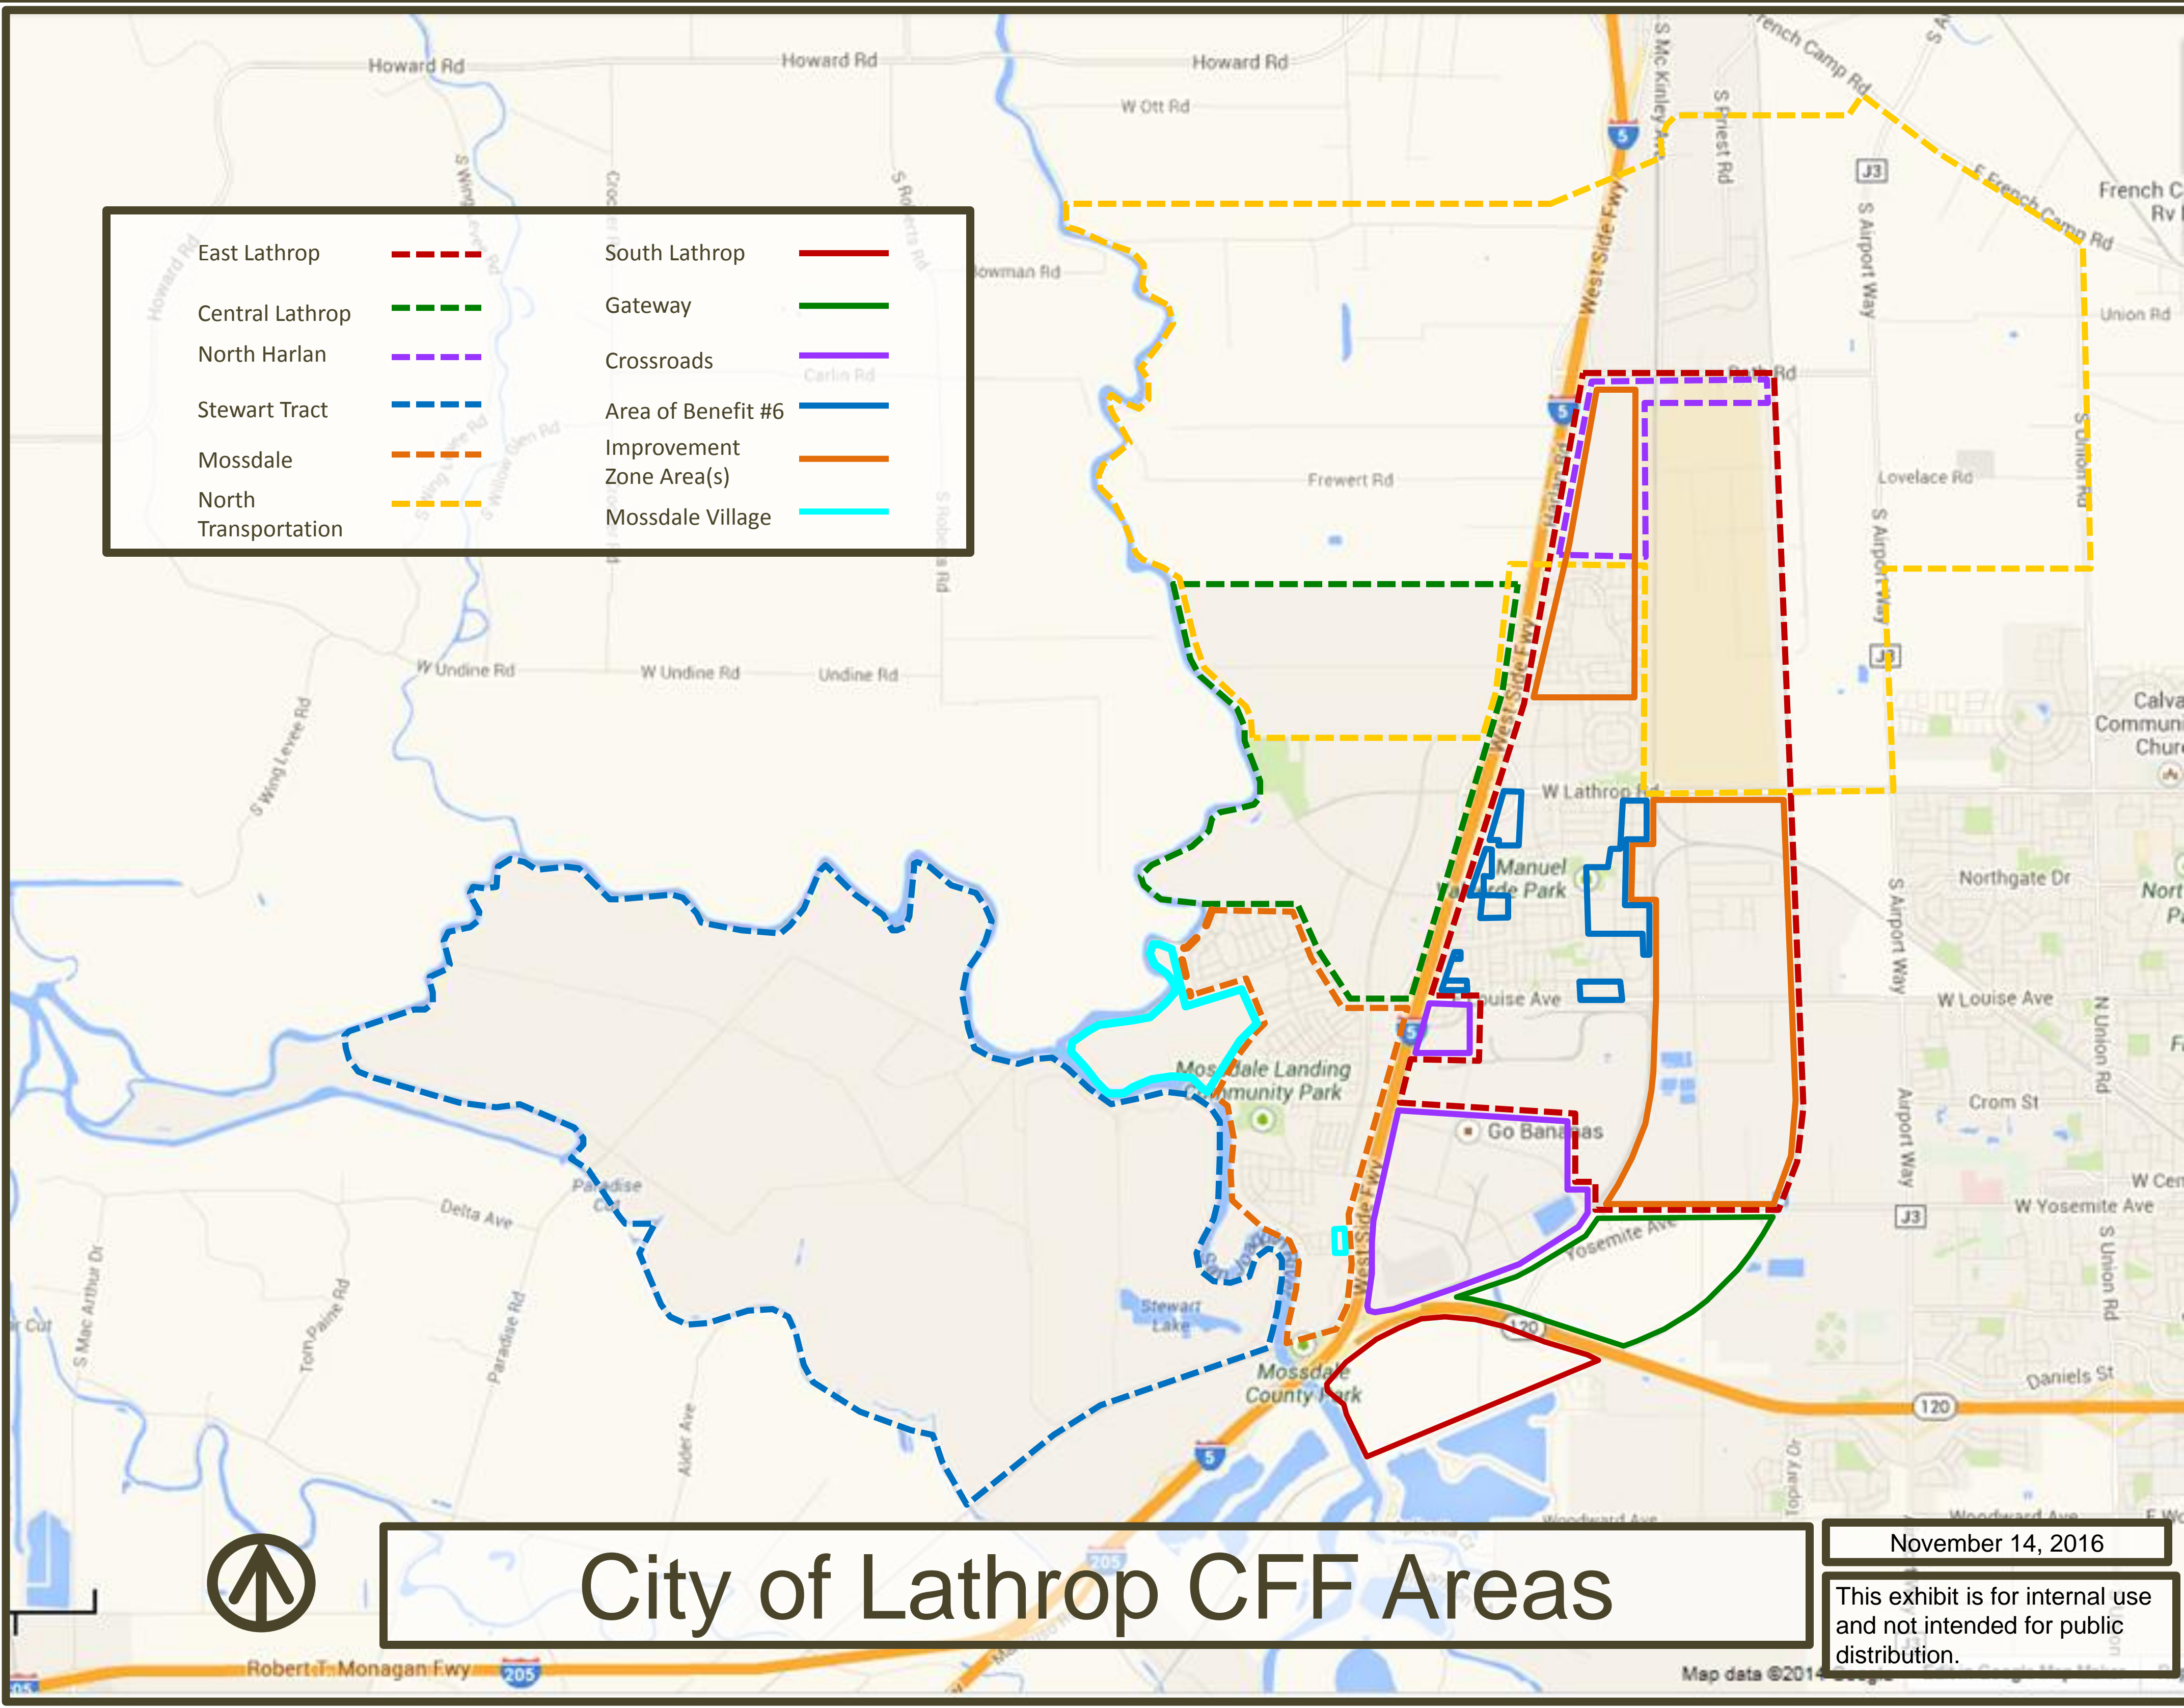

East Lathrop		South Lathrop	
Central Lathrop		Gateway	
North Harlan		Crossroads	
Stewart Tract		Area of Benefit #6	
Mossdale		Improvement Zone Area(s)	
North Transportation		Mossdale Village	

# City of Lathrop CFF Areas

November 14, 2016

This exhibit is for internal use and not intended for public distribution.