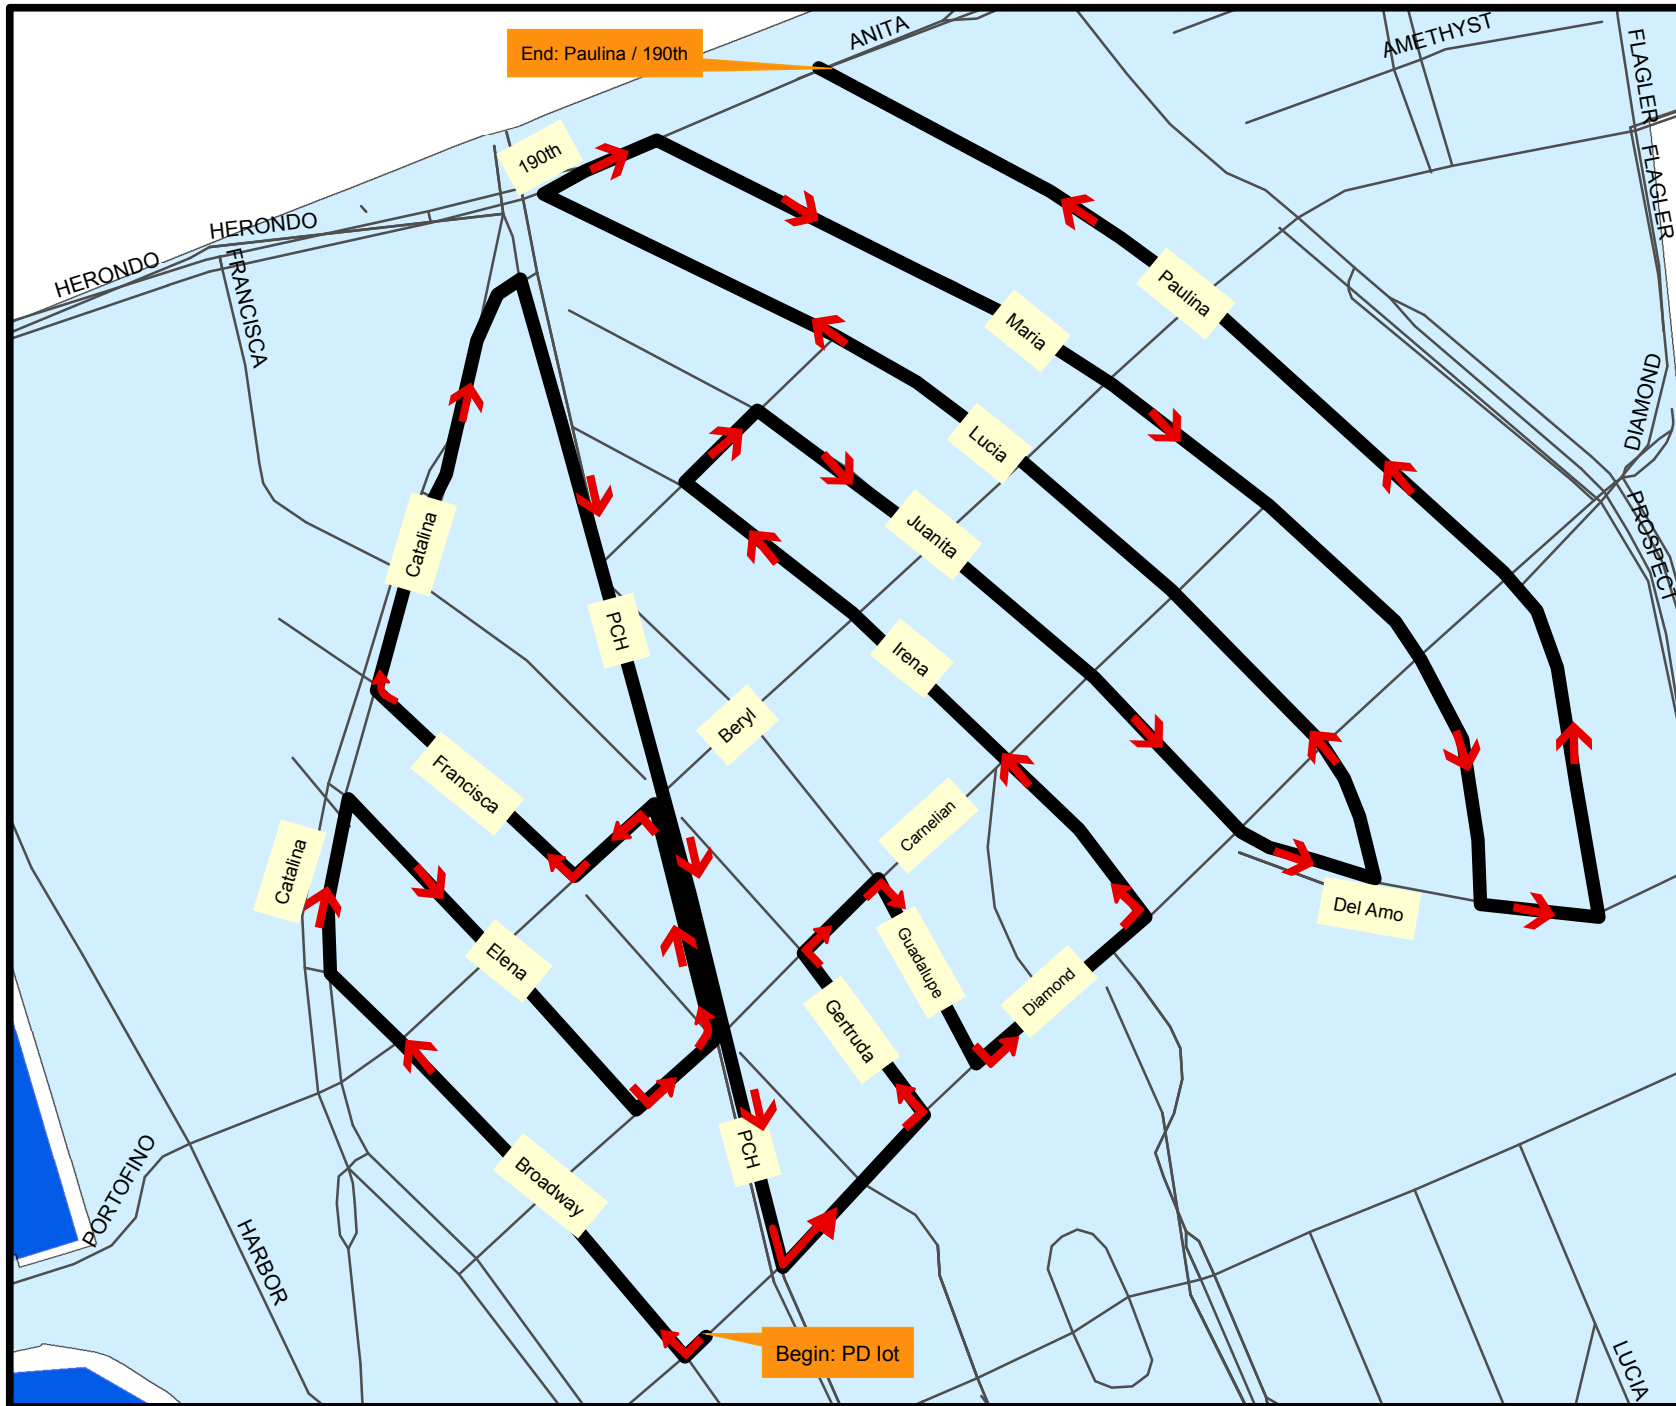

**Route 4**

**FRIDAY 12-3-21**

**Route 5**

**SATURDAY 12-04-21**

**Route 6**

**SUNDAY 12-5-21**

**Route 7**

**MONDAY 12-6-21**

**Route 8**

**TUESDAY 12-07-21**

**Route 9**

\*\*NOTE: Go the "Wrong Way" on Axenty

\*\*NOTE: Go dark S/B Ford from Reed to Herrin,  
also go dark W/B Carnegie

**WEDNESDAY 12-08-21**    **Route 10**

**THURSDAY 12-09-21**

**Route 11**

**SATURDAY 12-11-21** Route 13

**SUNDAY 12-12-21**

**Route 14**

**MONDAY 12-13-21** Route 15

**TUESDAY 12-14-21**

**Route 16**

**WEDNESDAY 12-15-21** Route 17

**THURSDAY 12-16-21**

**Route 18**