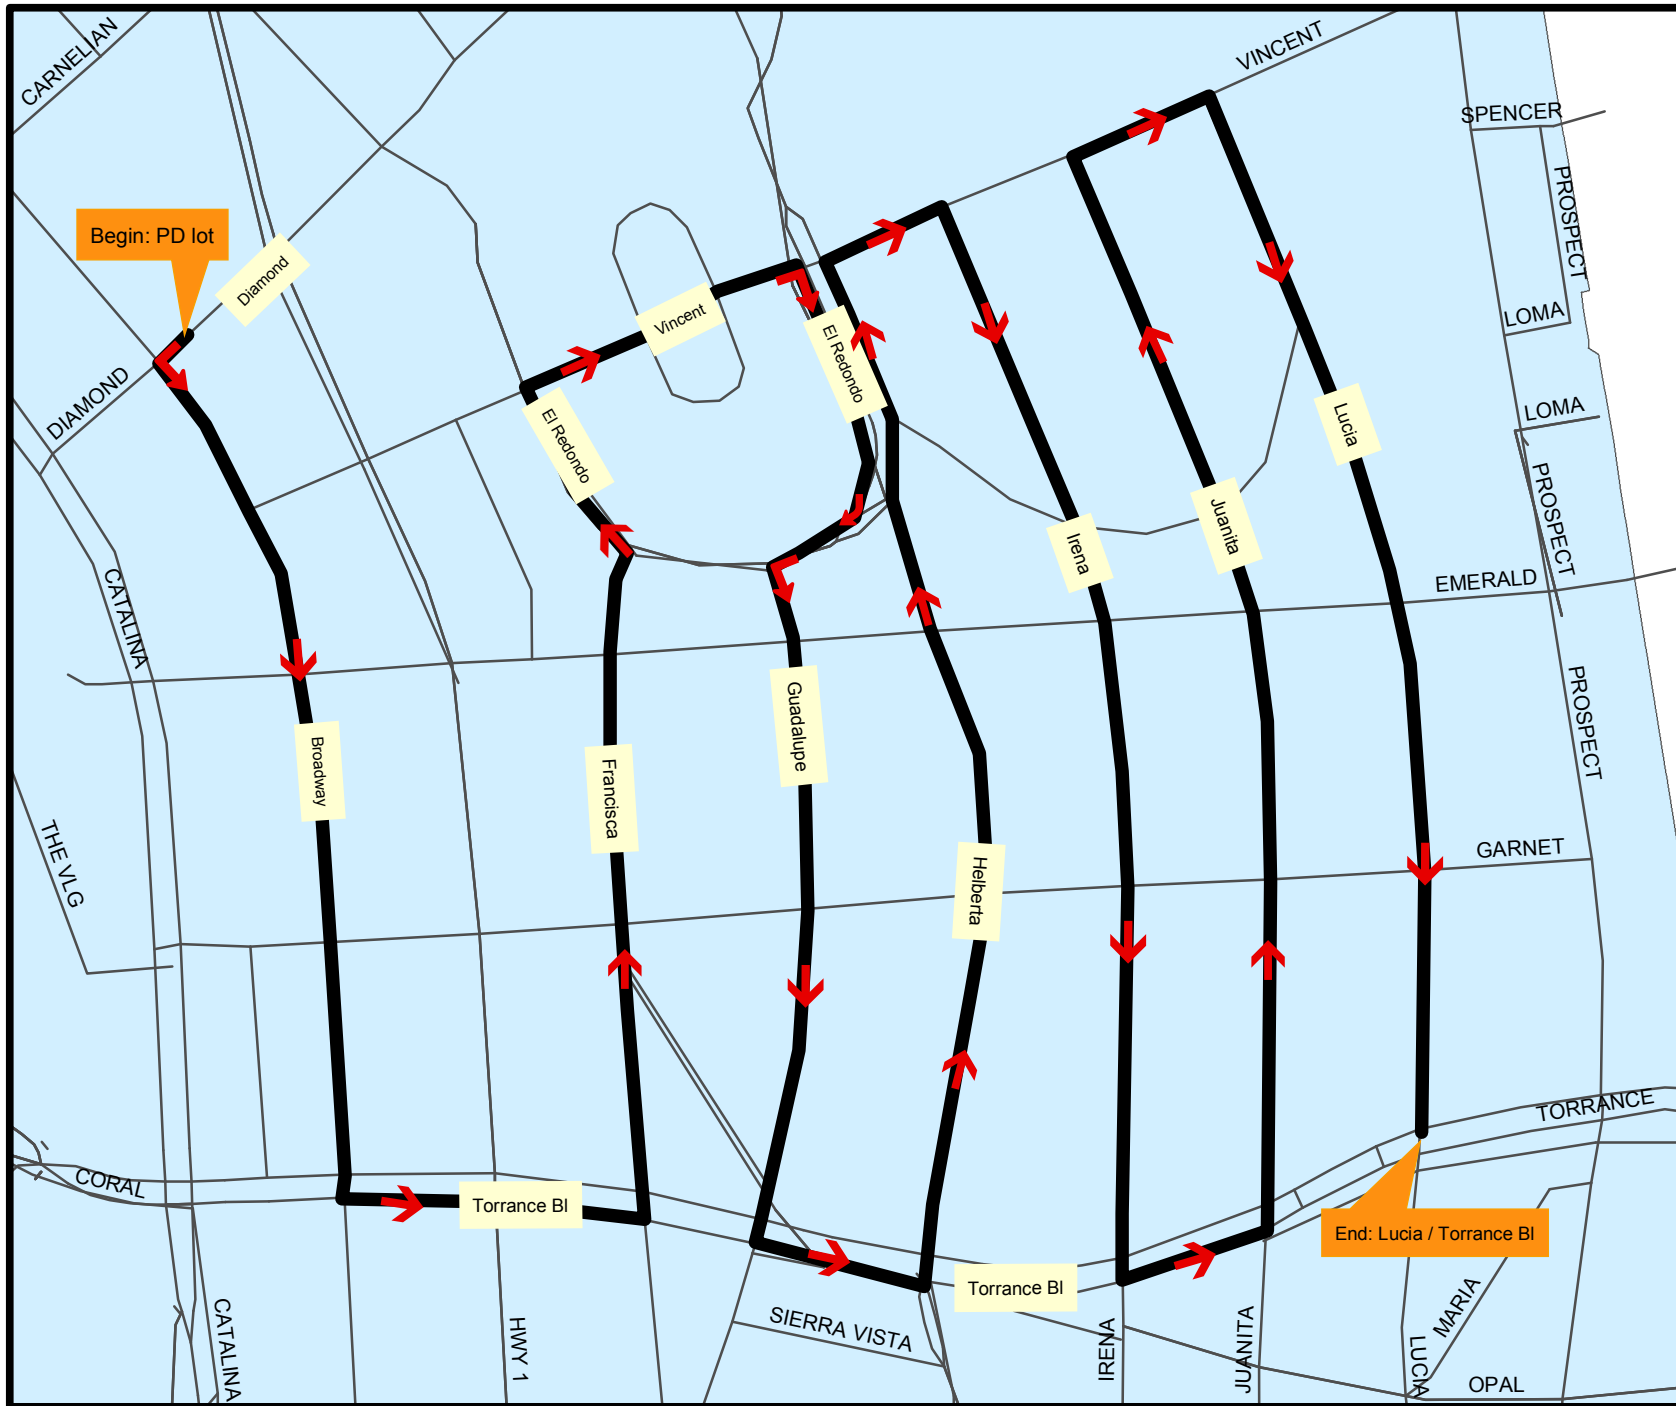

**Route 4**

**FRIDAY 12-3-21**

**Route 5**

**SATURDAY 12-04-21**

**Route 6**

**SUNDAY 12-5-21**

**Route 7**

**MONDAY 12-6-21**

**Route 8**

**TUESDAY 12-07-21**

**Route 9**

\*\*NOTE: Go the "Wrong Way" on Axenty

\*\*NOTE: Go dark S/B Ford from Reed to Herrin,  
also go dark W/B Carnegie

**WEDNESDAY 12-08-21**    **Route 10**

**THURSDAY 12-09-21**

**Route 11**

**SATURDAY 12-11-21** Route 13

**SUNDAY 12-12-21**

**Route 14**

**MONDAY 12-13-21** Route 15

**TUESDAY 12-14-21**

**Route 16**

**WEDNESDAY 12-15-21** Route 17

**THURSDAY 12-16-21**

**Route 18**