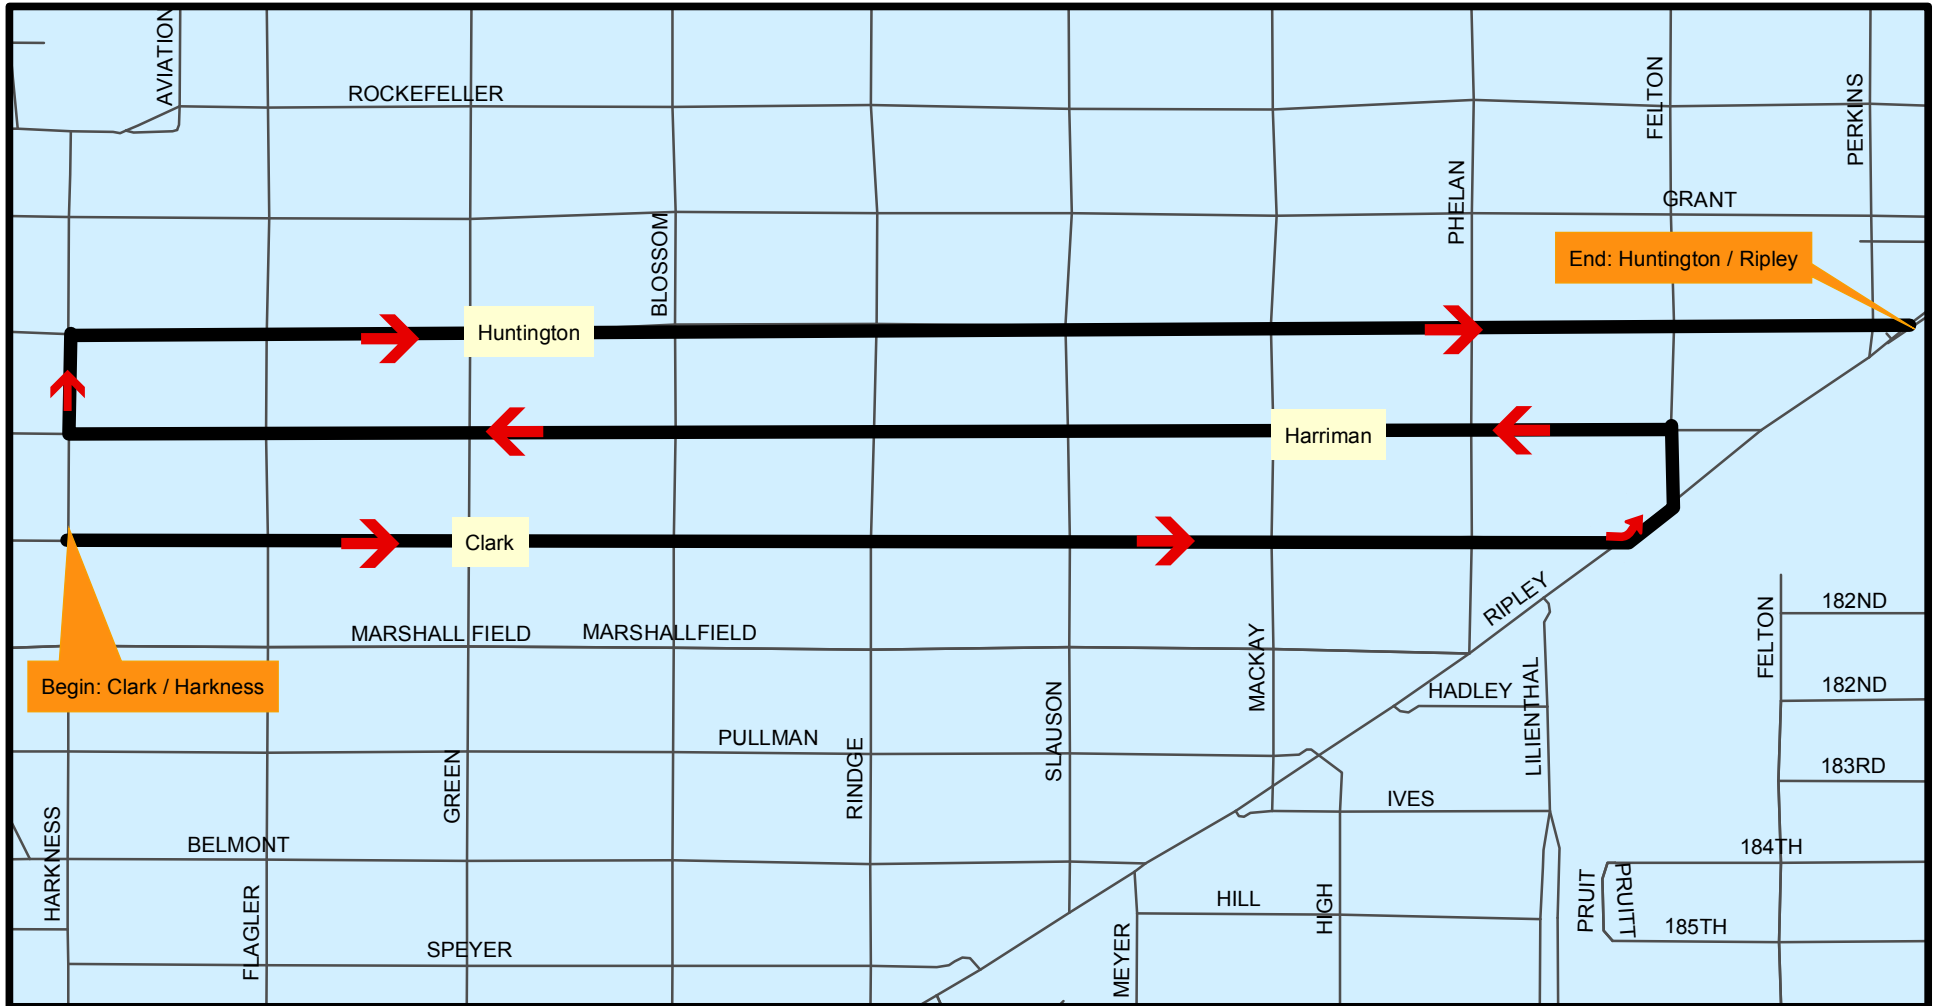

**Route 4**

**FRIDAY 12-3-21**

**Route 5**

**SATURDAY 12-04-21**

**Route 6**

**SUNDAY 12-5-21**

**Route 7**

**MONDAY 12-6-21**

**Route 8**

**TUESDAY 12-07-21**

**Route 9**

\*\*NOTE: Go the "Wrong Way" on Axenty

\*\*NOTE: Go dark S/B Ford from Reed to Herrin,  
also go dark W/B Carnegie

**WEDNESDAY 12-08-21**    **Route 10**

**THURSDAY 12-09-21**

**Route 11**

**SATURDAY 12-11-21** Route 13

**SUNDAY 12-12-21**

**Route 14**

**MONDAY 12-13-21** Route 15

**TUESDAY 12-14-21**

**Route 16**

**WEDNESDAY 12-15-21** Route 17

**THURSDAY 12-16-21**

**Route 18**