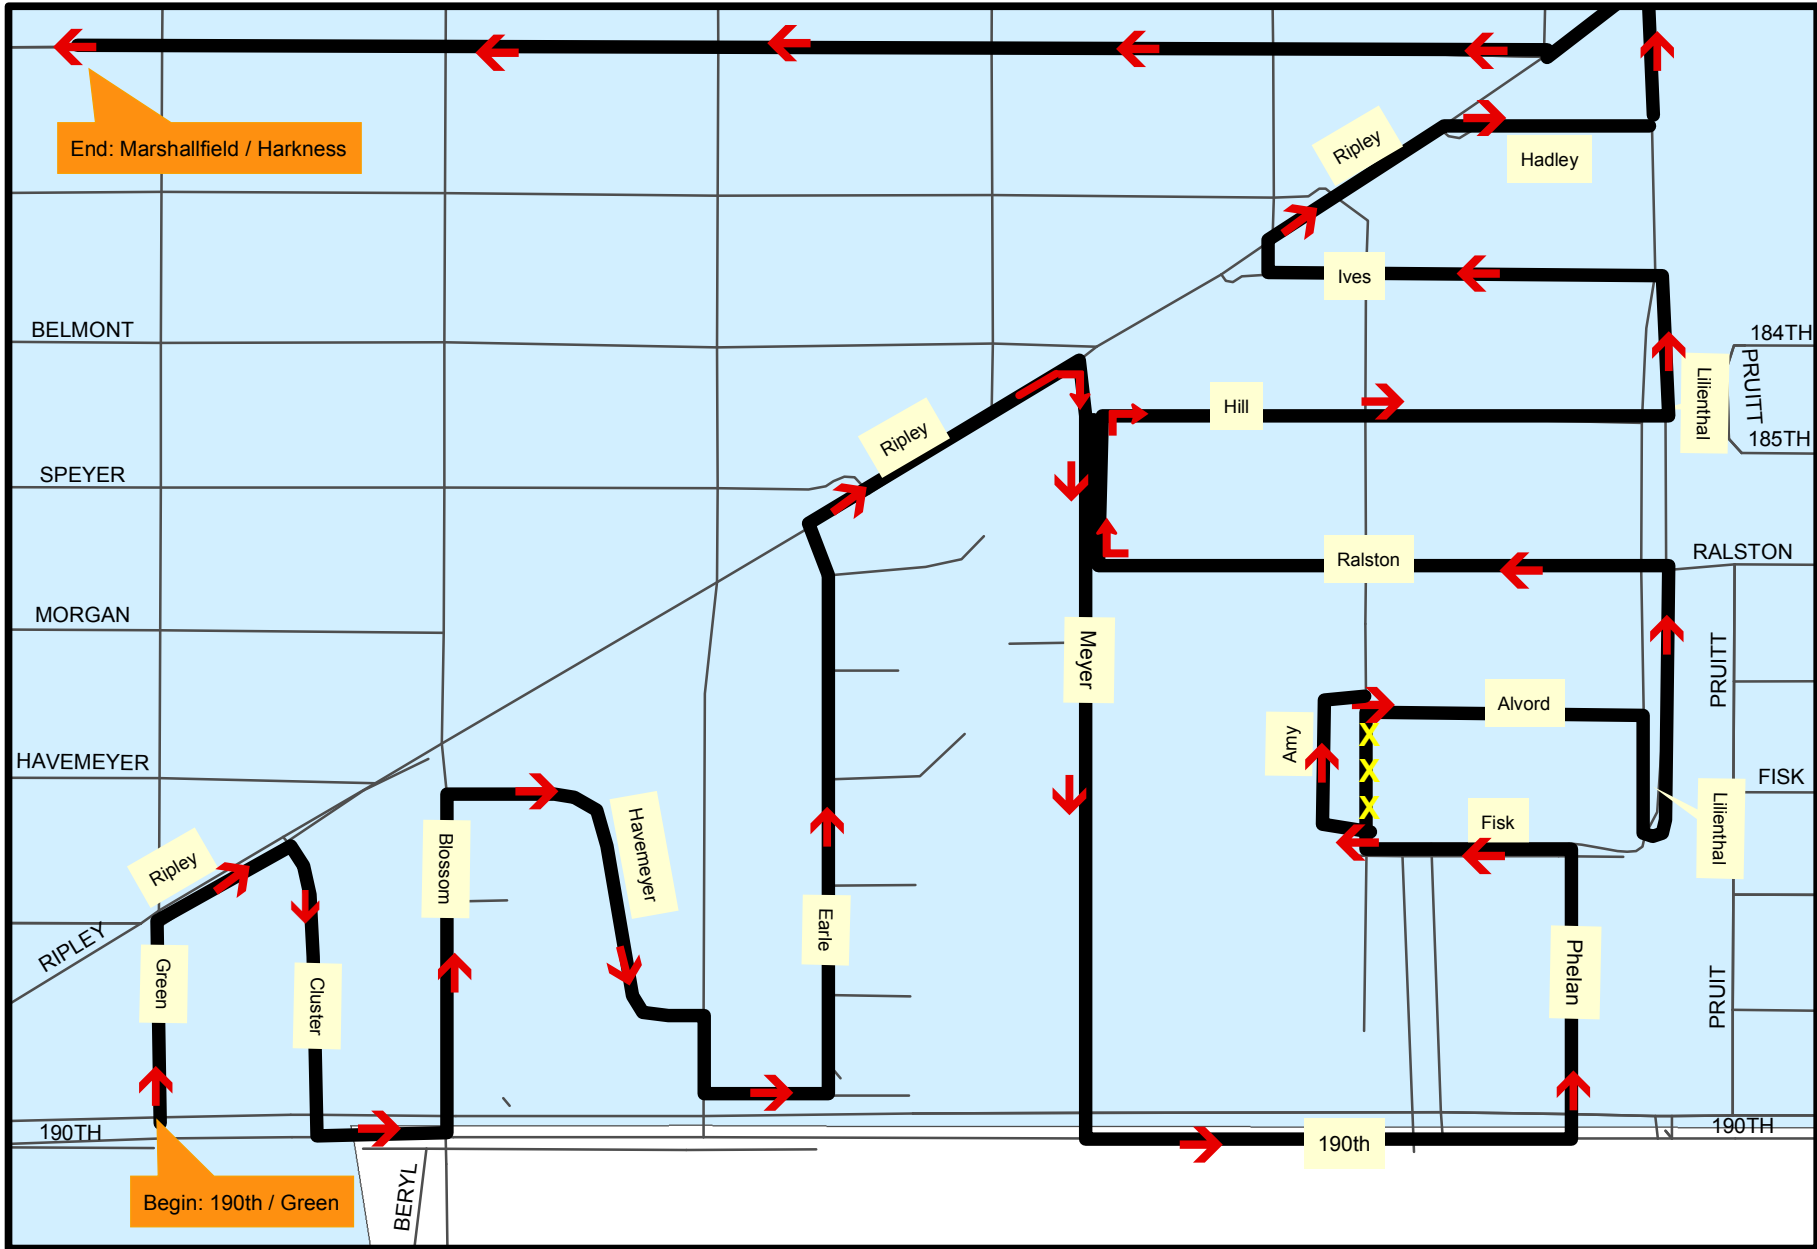

**Route 4**

**FRIDAY 12-3-21**

**Route 5**

**SATURDAY 12-04-21**

**Route 6**

**SUNDAY 12-5-21**

**Route 7**

**MONDAY 12-6-21**

**Route 8**

**TUESDAY 12-07-21**

**Route 9**

\*\*NOTE: Go the "Wrong Way" on Axenty

\*\*NOTE: Go dark S/B Ford from Reed to Herrin,  
also go dark W/B Carnegie

**WEDNESDAY 12-08-21**    **Route 10**

**THURSDAY 12-09-21**

**Route 11**

**SATURDAY 12-11-21** Route 13

**SUNDAY 12-12-21**

**Route 14**

**MONDAY 12-13-21** Route 15

**TUESDAY 12-14-21**

**Route 16**

**WEDNESDAY 12-15-21** Route 17

**THURSDAY 12-16-21**

**Route 18**