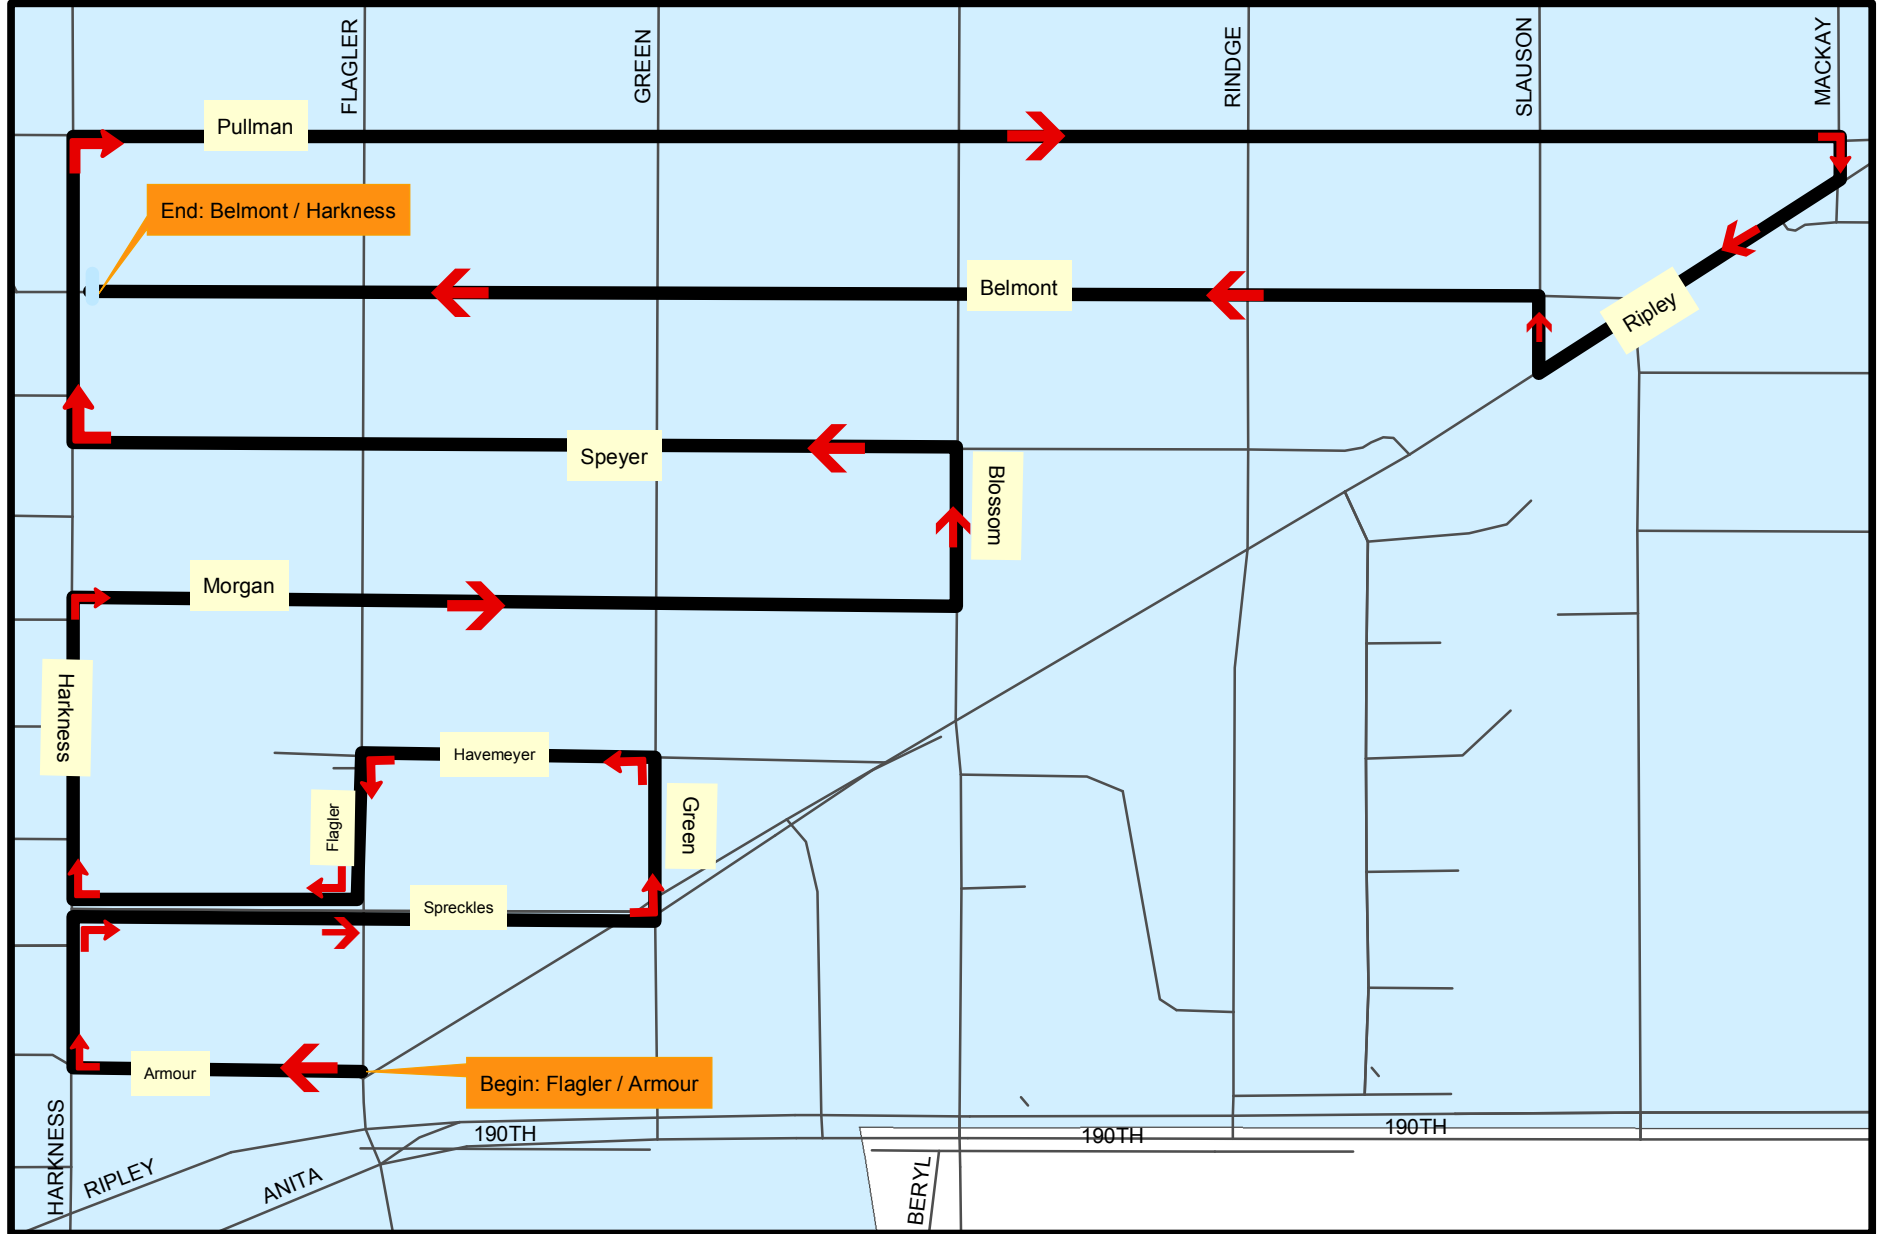

**Route 4**

**FRIDAY 12-3-21**

**Route 5**

**SATURDAY 12-04-21**

**Route 6**

**SUNDAY 12-5-21**

**Route 7**

**MONDAY 12-6-21**

**Route 8**

**TUESDAY 12-07-21**

**Route 9**

\*\*NOTE: Go the "Wrong Way" on Axenty

\*\*NOTE: Go dark S/B Ford from Reed to Herrin,  
also go dark W/B Carnegie

**WEDNESDAY 12-08-21**    **Route 10**

**THURSDAY 12-09-21**

**Route 11**

**SATURDAY 12-11-21** Route 13

**SUNDAY 12-12-21**

**Route 14**

**MONDAY 12-13-21** Route 15

**TUESDAY 12-14-21**

**Route 16**

**WEDNESDAY 12-15-21** Route 17

**THURSDAY 12-16-21**

**Route 18**