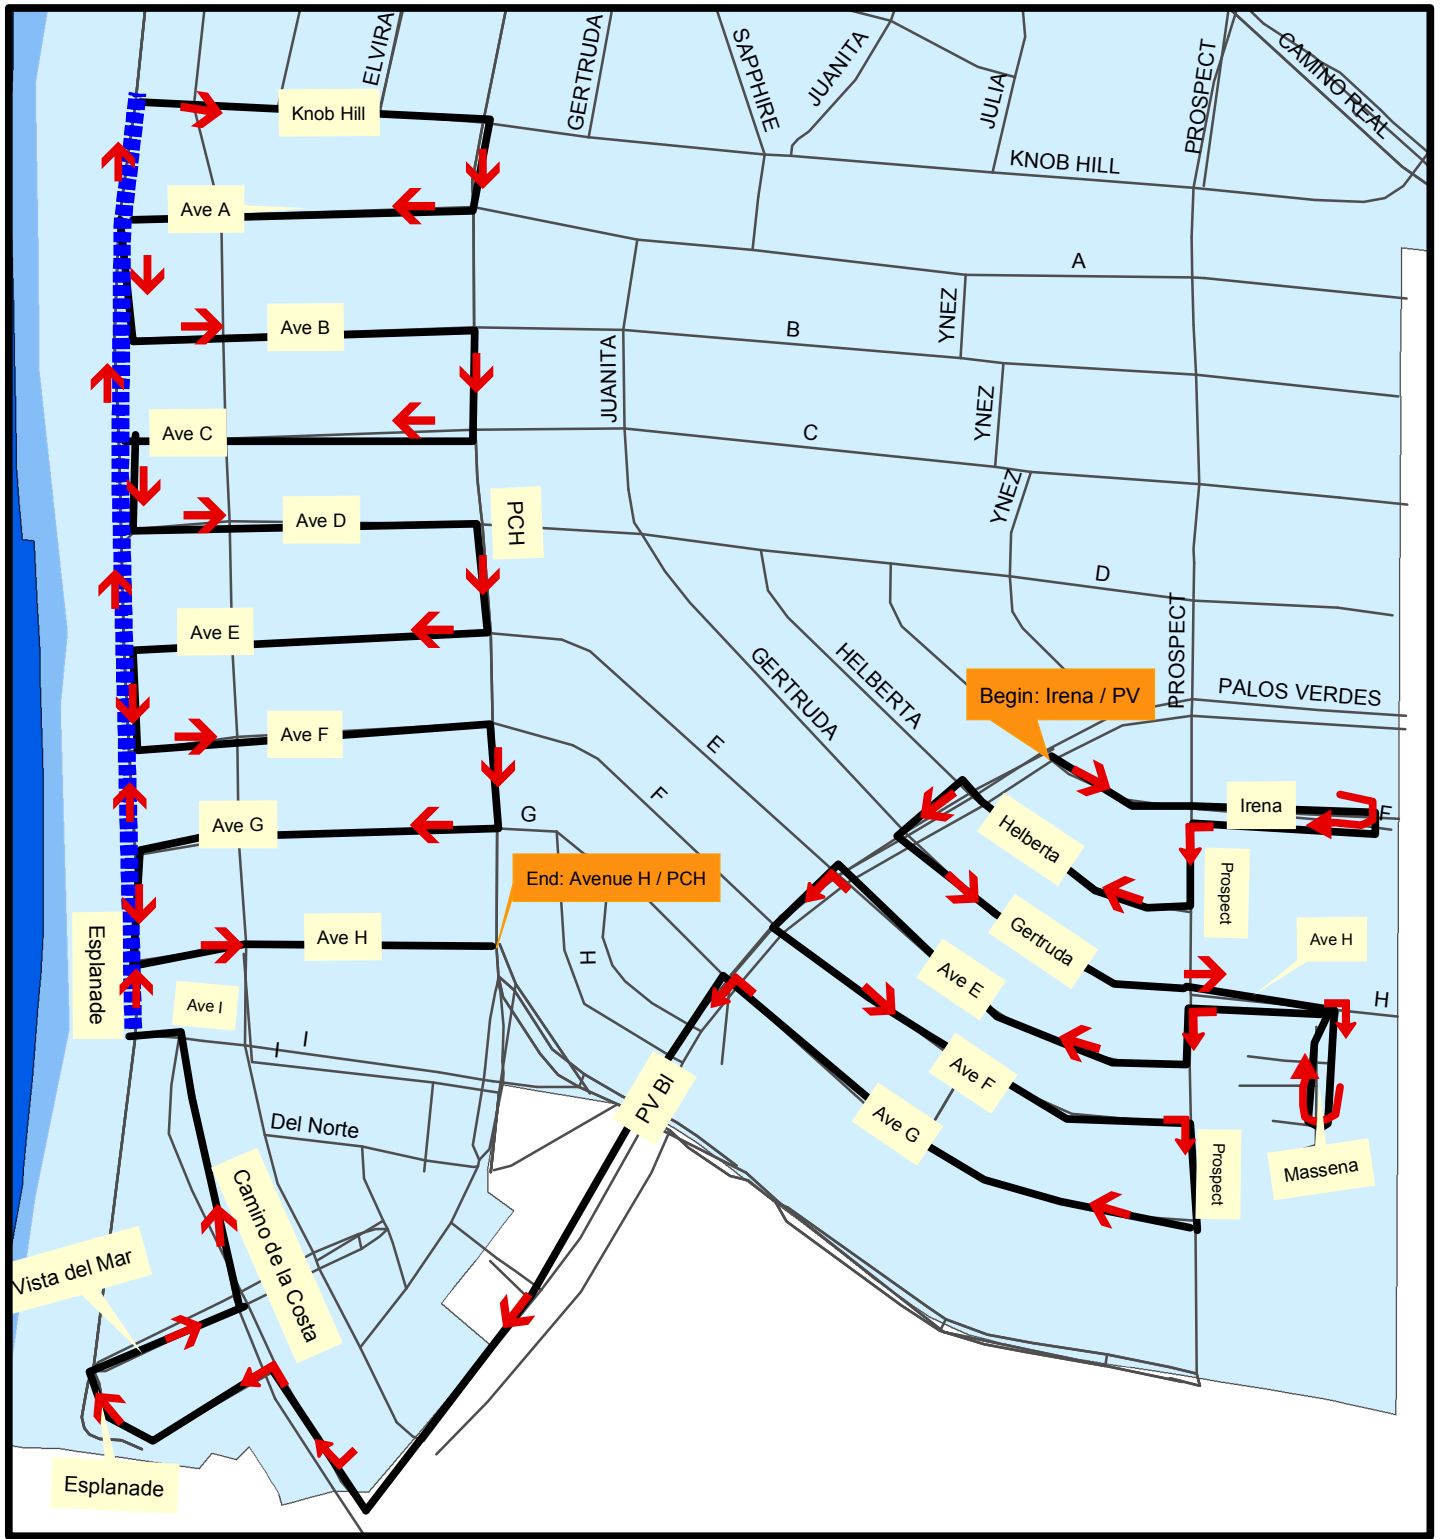

**MONDAY 11-29-21**

**Route 1**

**TUESDAY 11-30-21**

**Route 2**

**\*\*NOTE: Go the "Wrong Way" north on May**

**WEDNESDAY 12-1-21**

**Route 3**

**THURSDAY 12-2-21**

**Route 8**

**TUESDAY 12-07-21**

**Route 9**

\*\*NOTE: Go the "Wrong Way" on Axenty

\*\*NOTE: Go dark S/B Ford from Reed to Herrin,  
also go dark W/B Carnegie

**WEDNESDAY 12-08-21**    **Route 10**

**THURSDAY 12-09-21**

**Route 11**

**SATURDAY 12-11-21** Route 13

**SUNDAY 12-12-21**

**Route 14**

**MONDAY 12-13-21** Route 15

**TUESDAY 12-14-21**

**Route 16**

**WEDNESDAY 12-15-21** Route 17

**THURSDAY 12-16-21**

**Route 18**