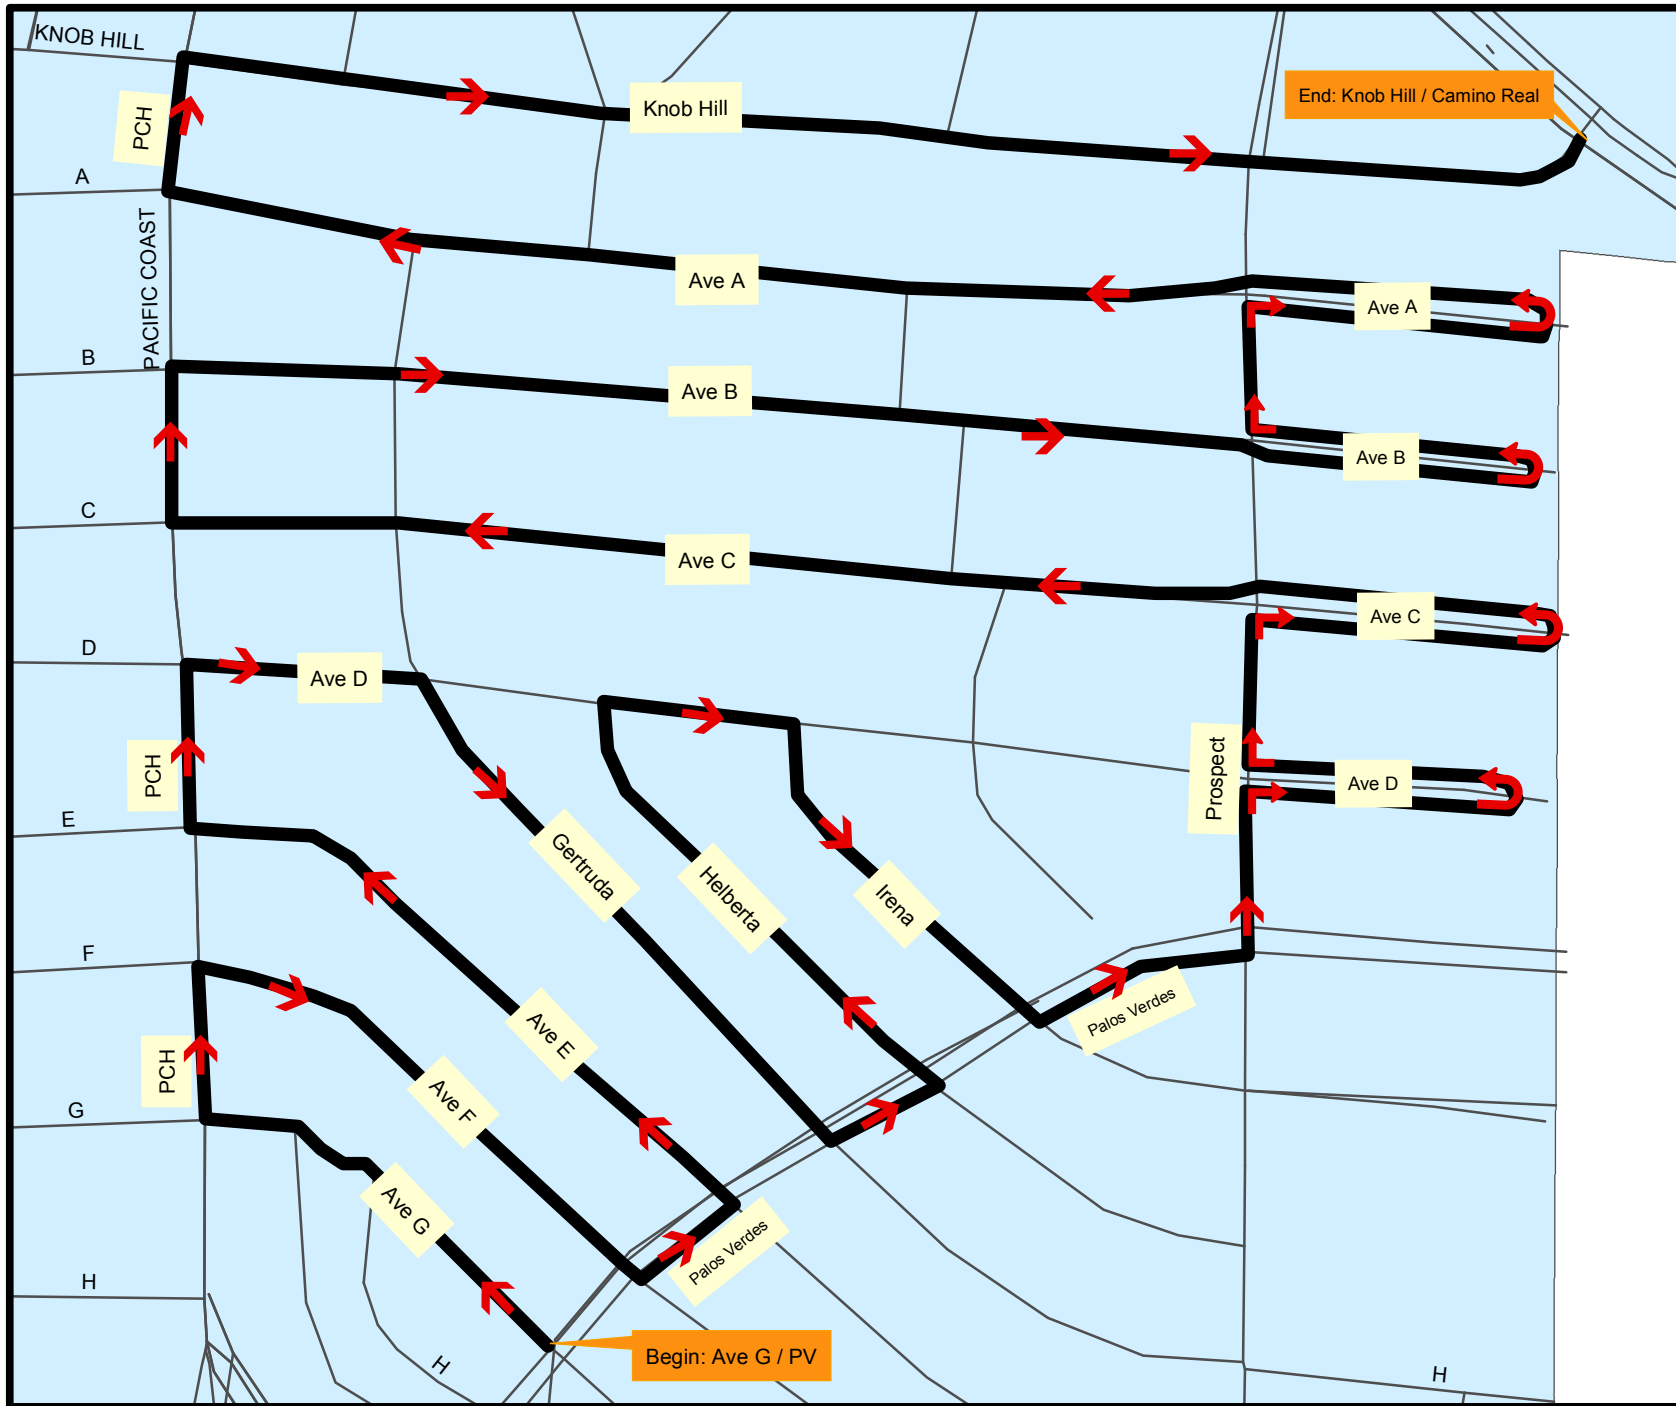

**Route 4**

**FRIDAY 12-3-21**

**Route 5**

**SATURDAY 12-04-21**

**Route 6**

**SUNDAY 12-5-21**

**Route 7**

**MONDAY 12-6-21**

**Route 8**

**TUESDAY 12-07-21**

**Route 9**

\*\*NOTE: Go the "Wrong Way" on Axenty

\*\*NOTE: Go dark S/B Ford from Reed to Herrin,  
also go dark W/B Carnegie

**WEDNESDAY 12-08-21**    **Route 10**

**THURSDAY 12-09-21**

**Route 11**

**SATURDAY 12-11-21** Route 13

**SUNDAY 12-12-21**

**Route 14**

**MONDAY 12-13-21** Route 15

**TUESDAY 12-14-21**

**Route 16**

**WEDNESDAY 12-15-21** Route 17

**THURSDAY 12-16-21**

**Route 18**