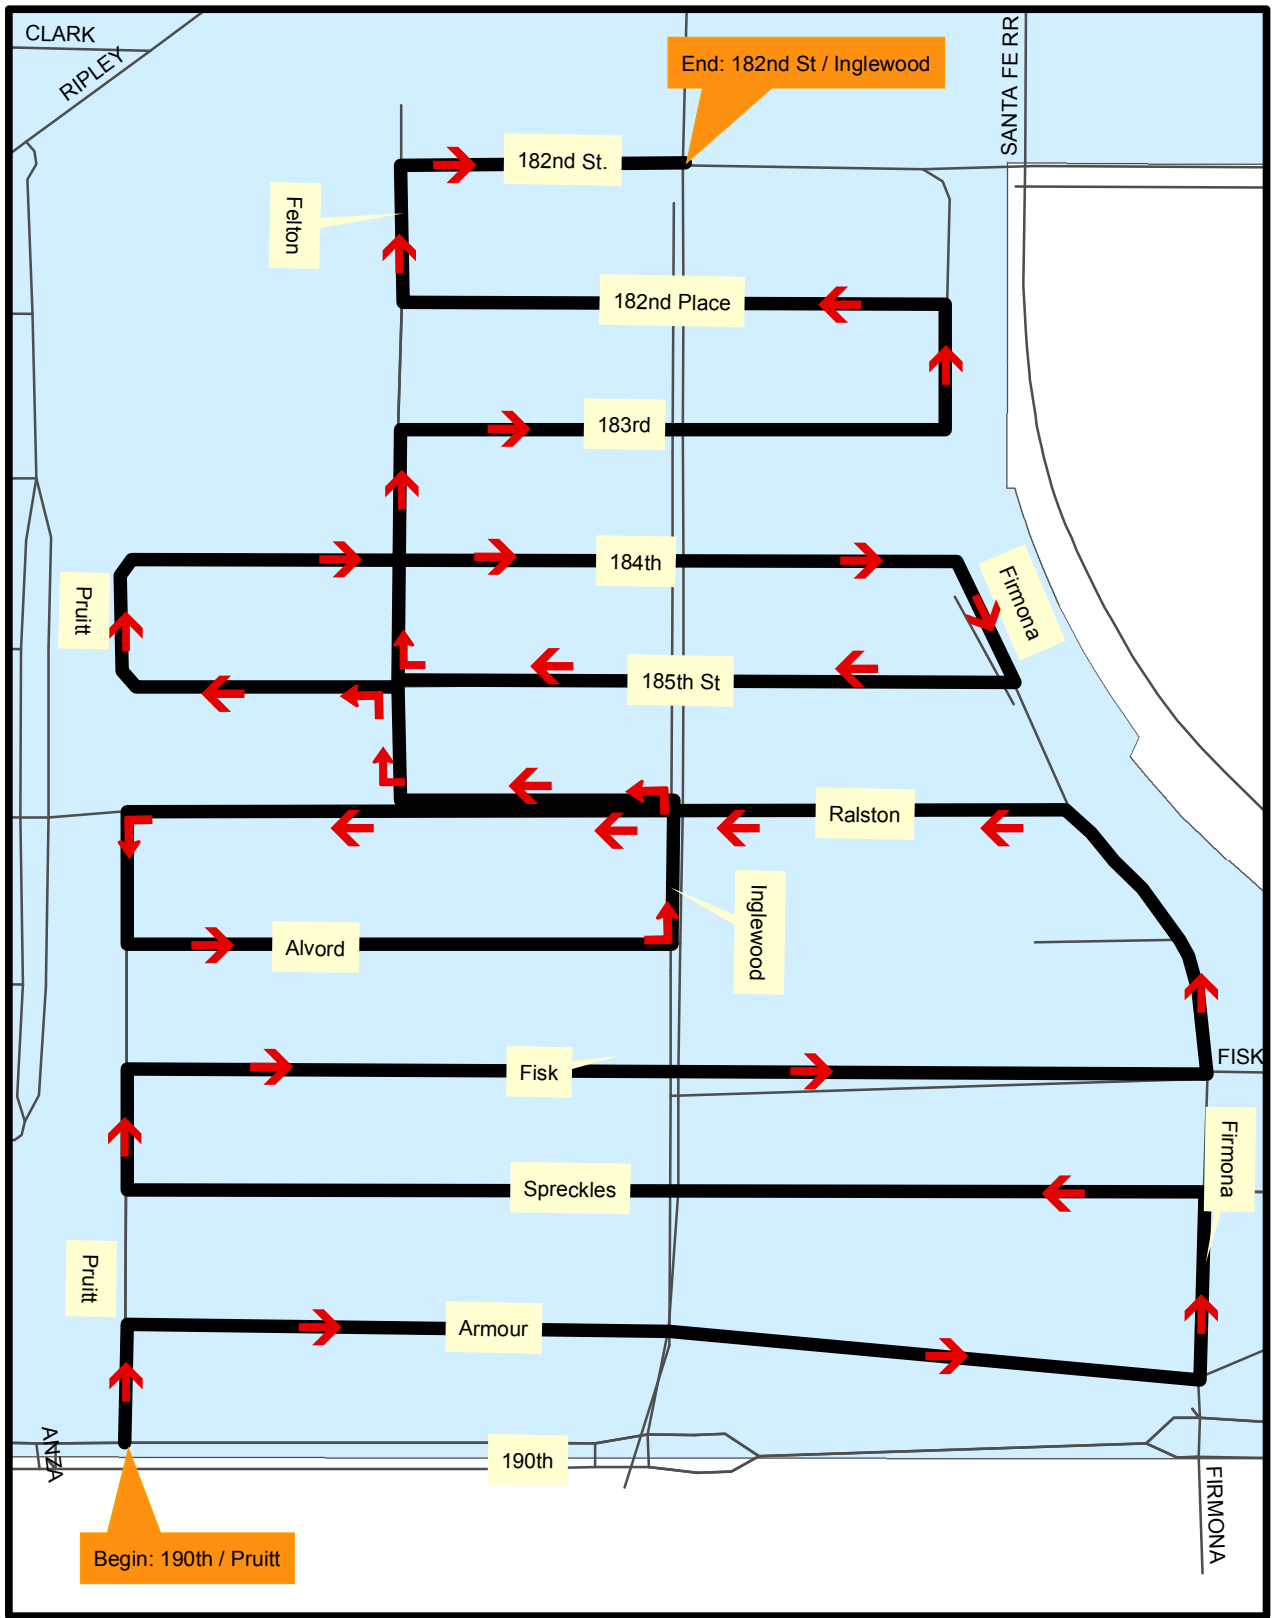

**Route 4**

**FRIDAY 12-3-21**

**Route 5**

**SATURDAY 12-04-21**

**Route 6**

**SUNDAY 12-5-21**

**Route 7**

**MONDAY 12-6-21**

**Route 8**

**TUESDAY 12-07-21**

**Route 9**

\*\*NOTE: Go the "Wrong Way" on Axenty

\*\*NOTE: Go dark S/B Ford from Reed to Herrin,  
also go dark W/B Carnegie

**WEDNESDAY 12-08-21**    **Route 10**

**THURSDAY 12-09-21**

**Route 11**

**SATURDAY 12-11-21** Route 13

**SUNDAY 12-12-21**

**Route 14**

**MONDAY 12-13-21** Route 15

**TUESDAY 12-14-21**

**Route 16**

**WEDNESDAY 12-15-21** Route 17

**THURSDAY 12-16-21**

**Route 18**