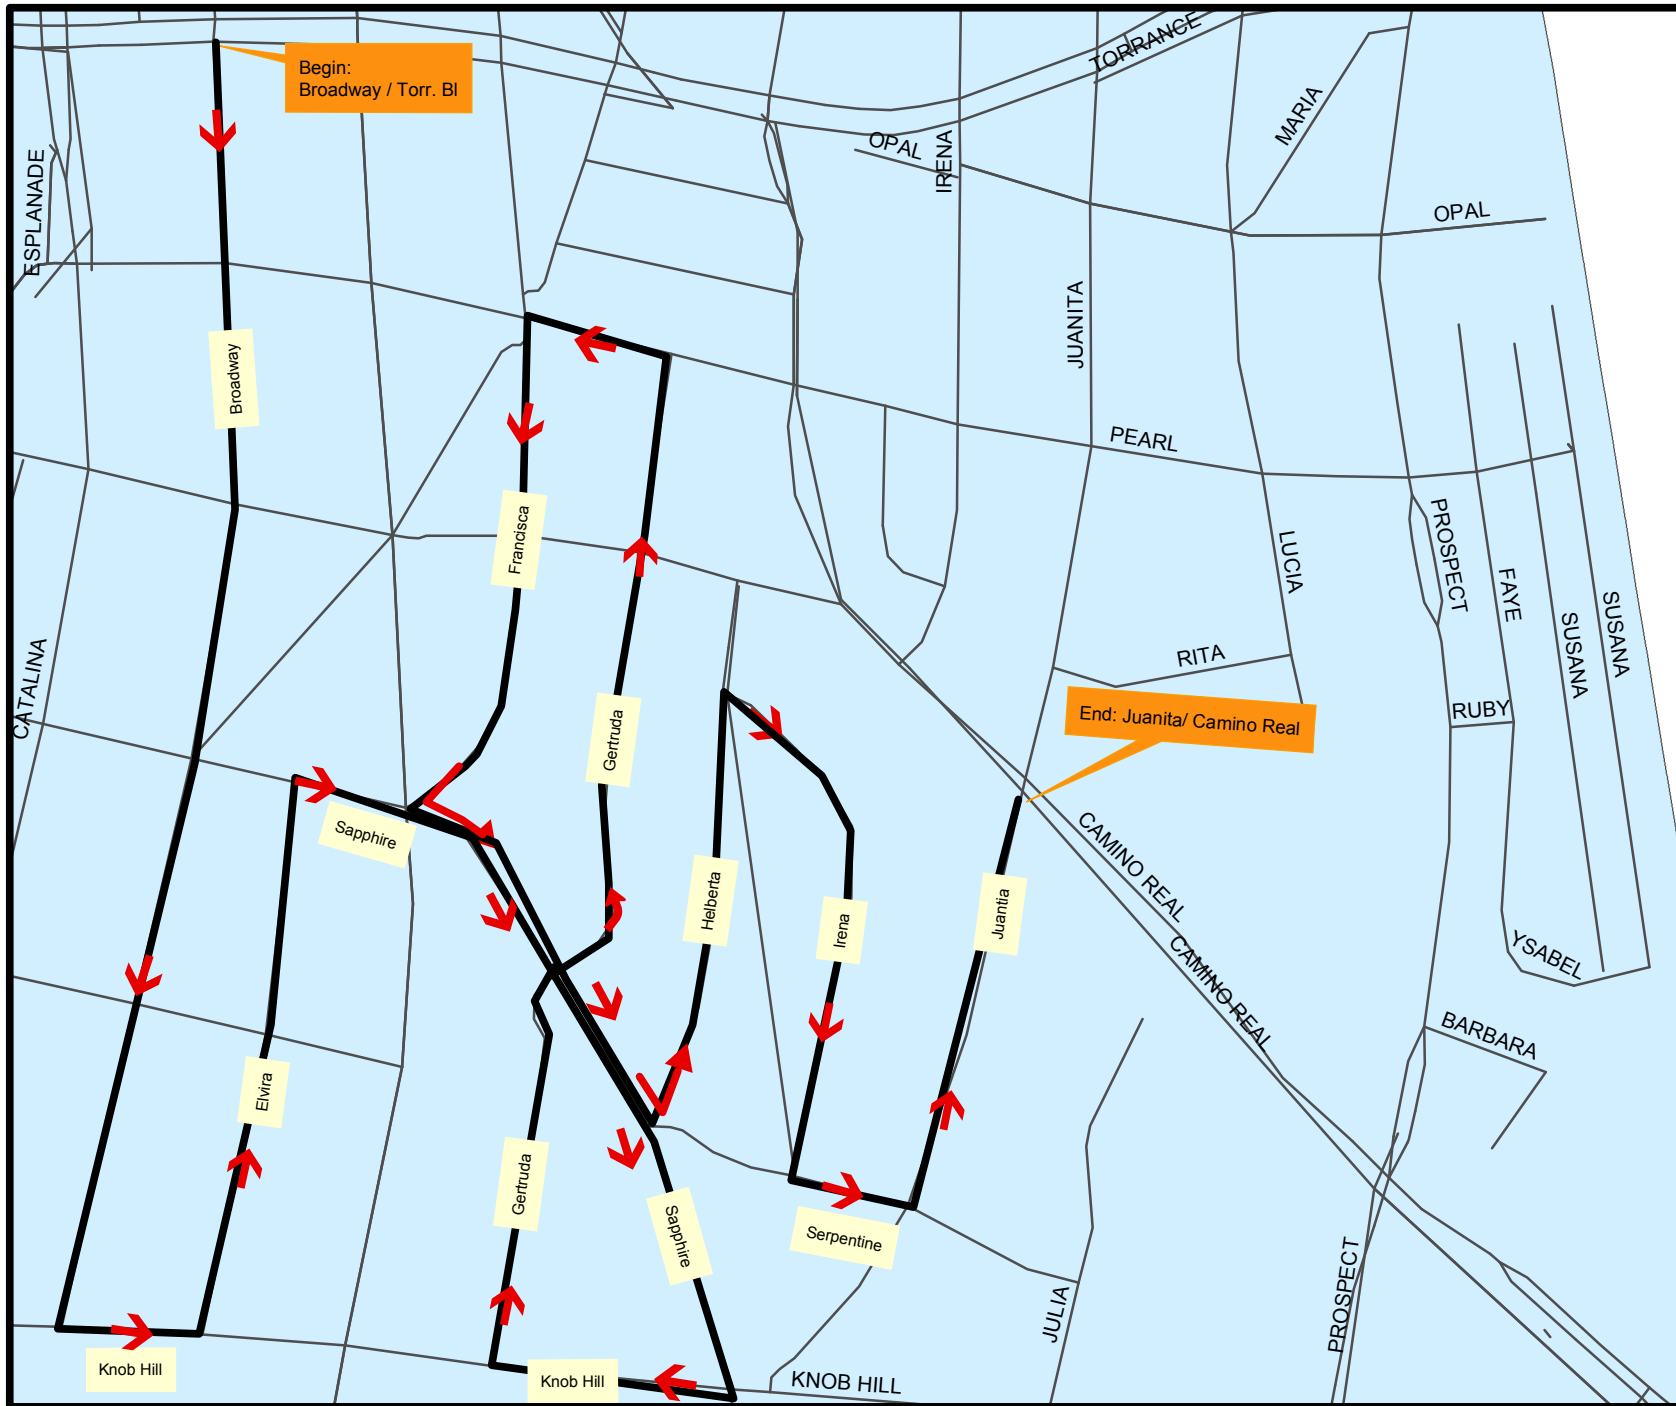

**Route 4**

**FRIDAY 12-3-21**

**Route 5**

**SATURDAY 12-04-21**

**Route 6**

**SUNDAY 12-5-21**

**Route 7**

**MONDAY 12-6-21**

**Route 8**

**TUESDAY 12-07-21**

**Route 9**

\*\*NOTE: Go the "Wrong Way" on Axenty

\*\*NOTE: Go dark S/B Ford from Reed to Herrin,  
also go dark W/B Carnegie

**WEDNESDAY 12-08-21**    **Route 10**

**THURSDAY 12-09-21**

**Route 11**

**SATURDAY 12-11-21** Route 13

**SUNDAY 12-12-21**

**Route 14**

**MONDAY 12-13-21** Route 15

**TUESDAY 12-14-21**

**Route 16**

**WEDNESDAY 12-15-21** Route 17

**THURSDAY 12-16-21**

**Route 18**