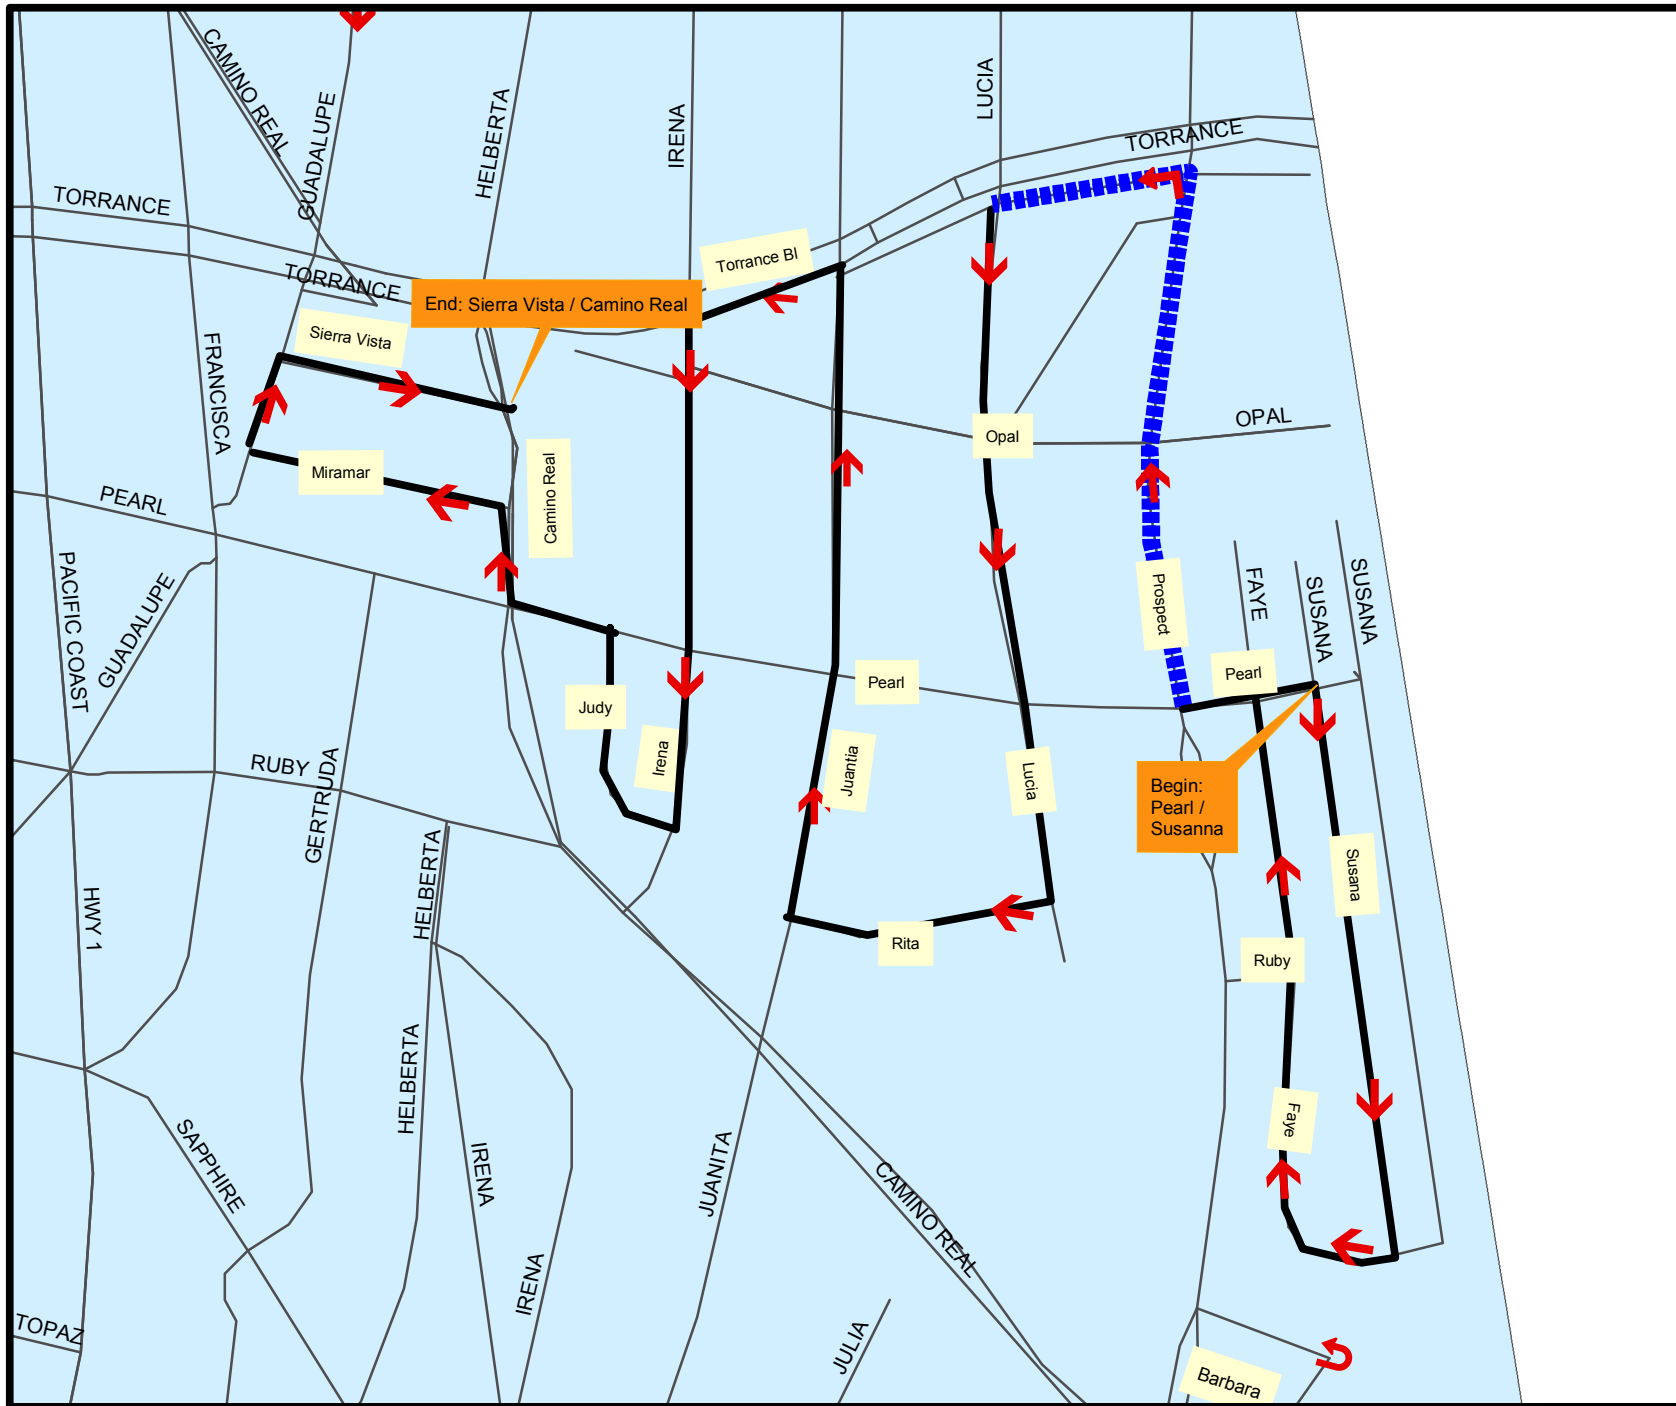

**Route 4**

**FRIDAY 12-3-21**

**Route 5**

**SATURDAY 12-04-21**

**Route 6**

**SUNDAY 12-5-21**

**Route 7**

**MONDAY 12-6-21**

**Route 8**

**TUESDAY 12-07-21**

**Route 9**

\*\*NOTE: Go the "Wrong Way" on Axenty

\*\*NOTE: Go dark S/B Ford from Reed to Herrin,  
also go dark W/B Carnegie

**WEDNESDAY 12-08-21**    **Route 10**

**THURSDAY 12-09-21**

**Route 11**

**SATURDAY 12-11-21** Route 13

**SUNDAY 12-12-21**

**Route 14**

**MONDAY 12-13-21** Route 15

**TUESDAY 12-14-21**

**Route 16**

**WEDNESDAY 12-15-21** Route 17

**THURSDAY 12-16-21**

**Route 18**