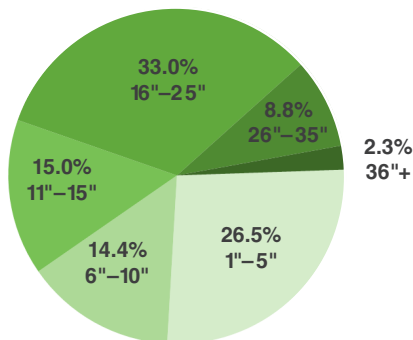

DIAMETER BREAKDOWN OF PARK MESA HEIGHTS STREET TREES