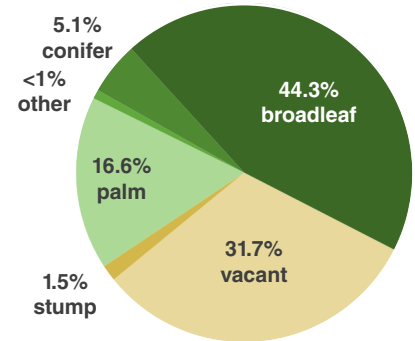

INVENTORY BY TREE TYPE

QUICK FACTS

$864,657 Annual Total Benefits	389,016lbs Carbon Dioxide Sequestered Annually	3.6m gallons Stormwater Runoff Avoided Annually	334,715 KWH Saved Annually	17 Number of Trees > 50" Diameter	3,413 Number of Vacant Sites
$670,032 Property Value	2,656lbs Air Pollutants Removed Annually	256,397lbs Carbon Dioxide Avoided Annually	3,068 Terms of Energy Saved Annually	70 Vacant Street Sites >10' Wide	166 Number of Stumps