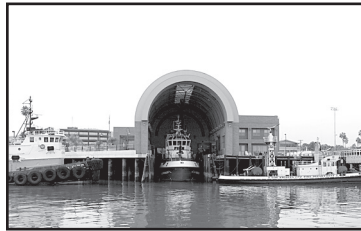

# School Boat Tour Check-Off List

While on your tour of The Port of Los Angeles, you will see many things that you can find only in a port or harbor. There will be ships, boats and birds. There are cargo in many forms, a lighthouse and a bridge.

And, if you're lucky, even a smiling sea lion.

How many of the landmarks and other Port sights identified below can you find on your tour?

Put a check mark next to each one that you see.

Angels Gate Lighthouse and Breakwater

USS IOWA

Containers

Vincent Thomas Bridge

Container Ship

Fireboat Station

Pelicans

Fireboat

Fishing Boats

Maritime Museum

Cruise Ship

Barge

Sea Lions

Coast Guard

Seagull

Port Police

S.S. Lane Victory