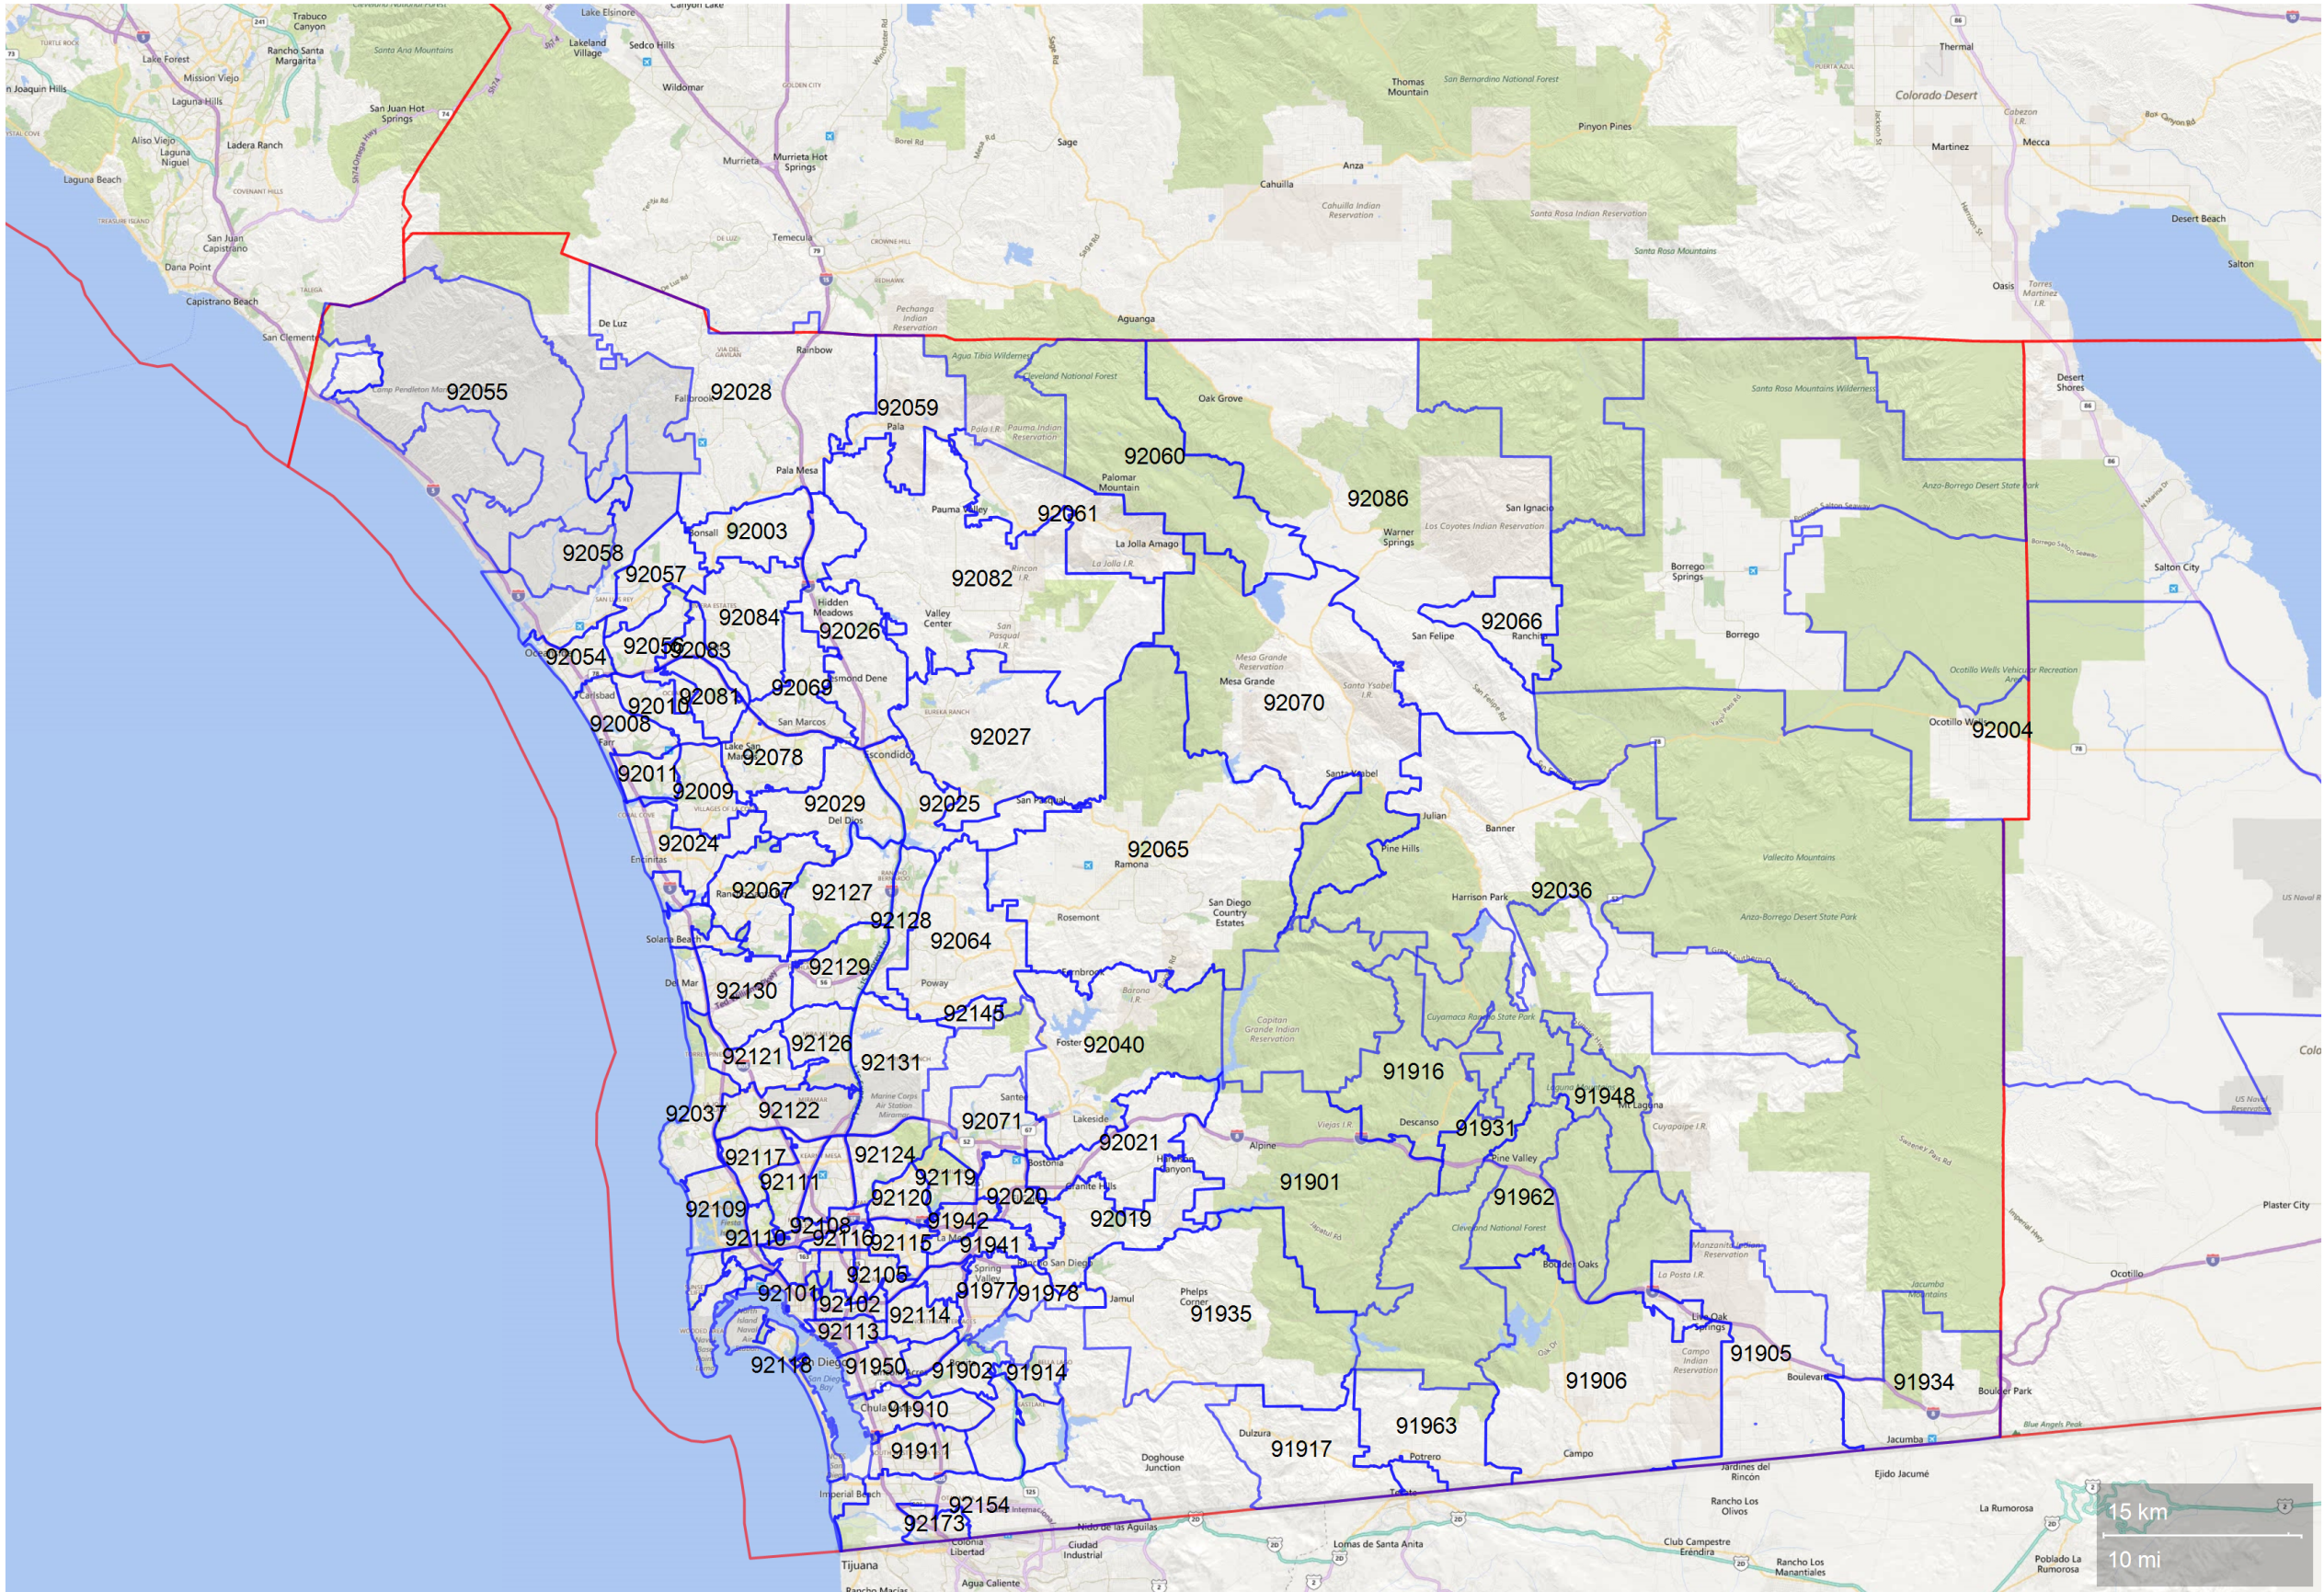

Overview of Service Area

Note: This is a Bing road map of San Diego County with relevant city names, roadways and various landmarks. The second layer shows zip code boundaries defined by blue lines and the county line is delineated by red lines.