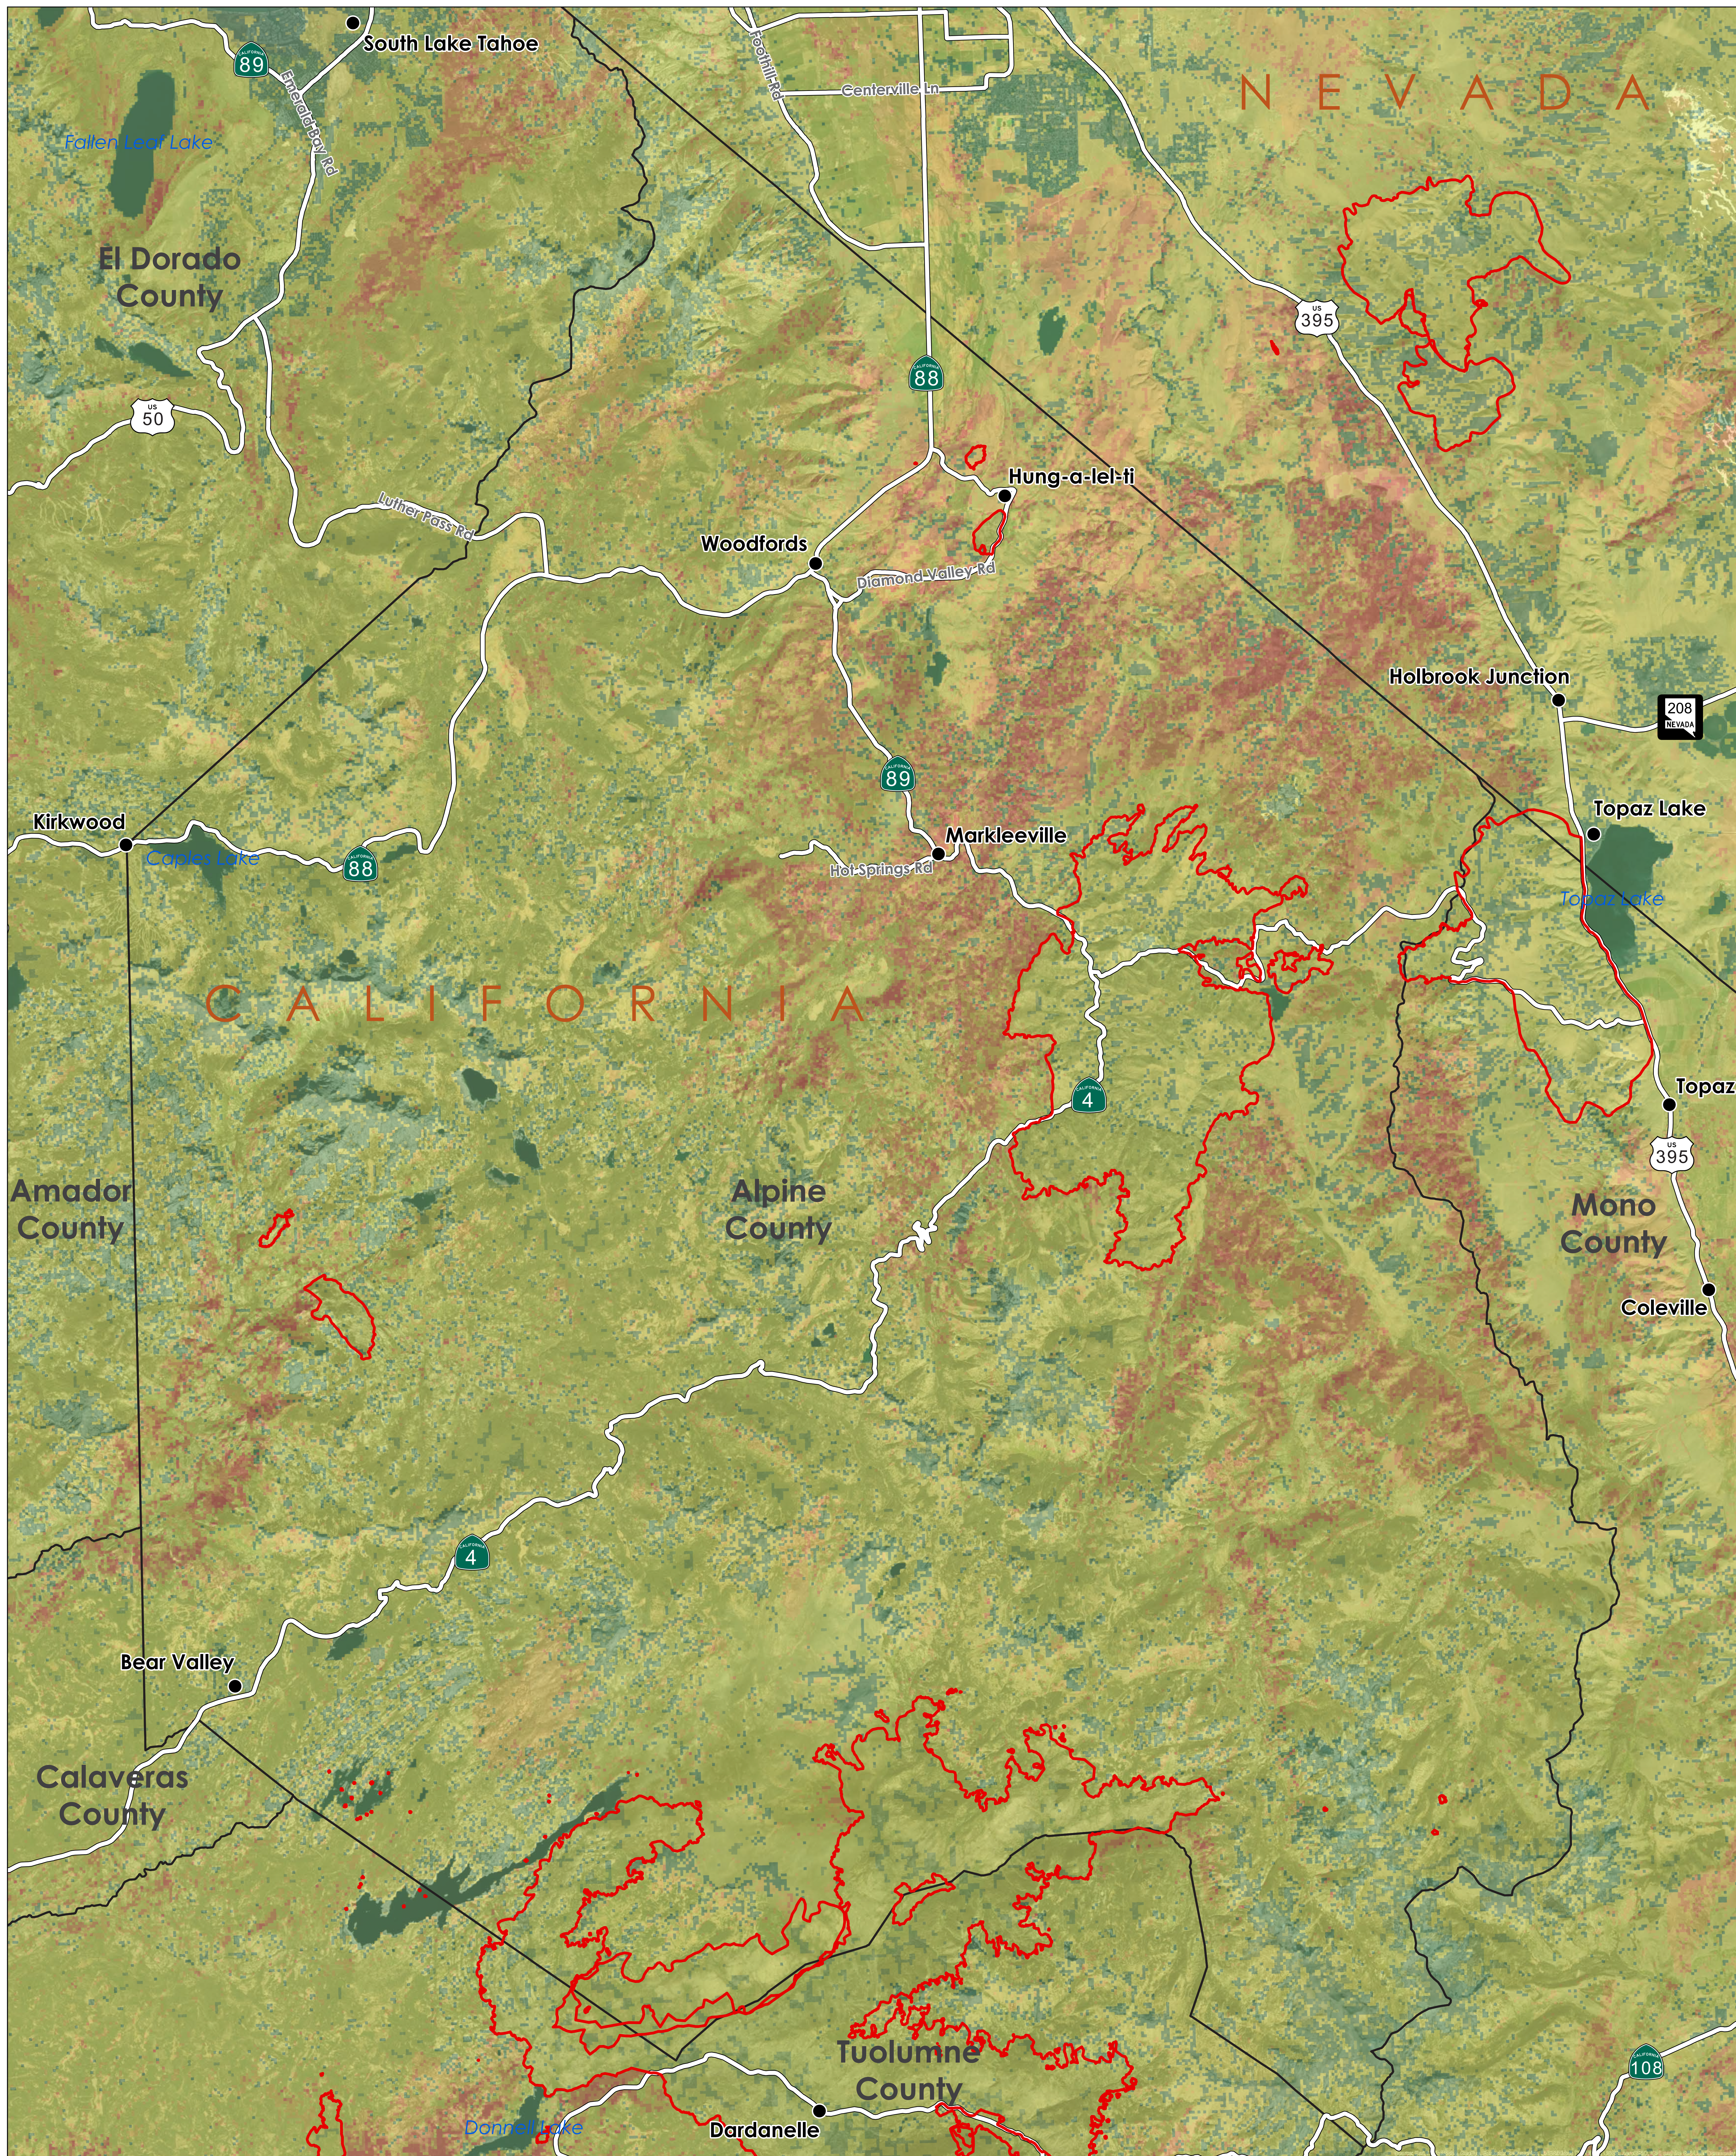

Alpine County Wildfire Hazard

Legend

Wildfire Hazard

Low High

Recent Fire Boundary

County or State Boundary

Major Ingress / Egress Route

Scale 1:61,000
Aerial Imagery Flown October 2018