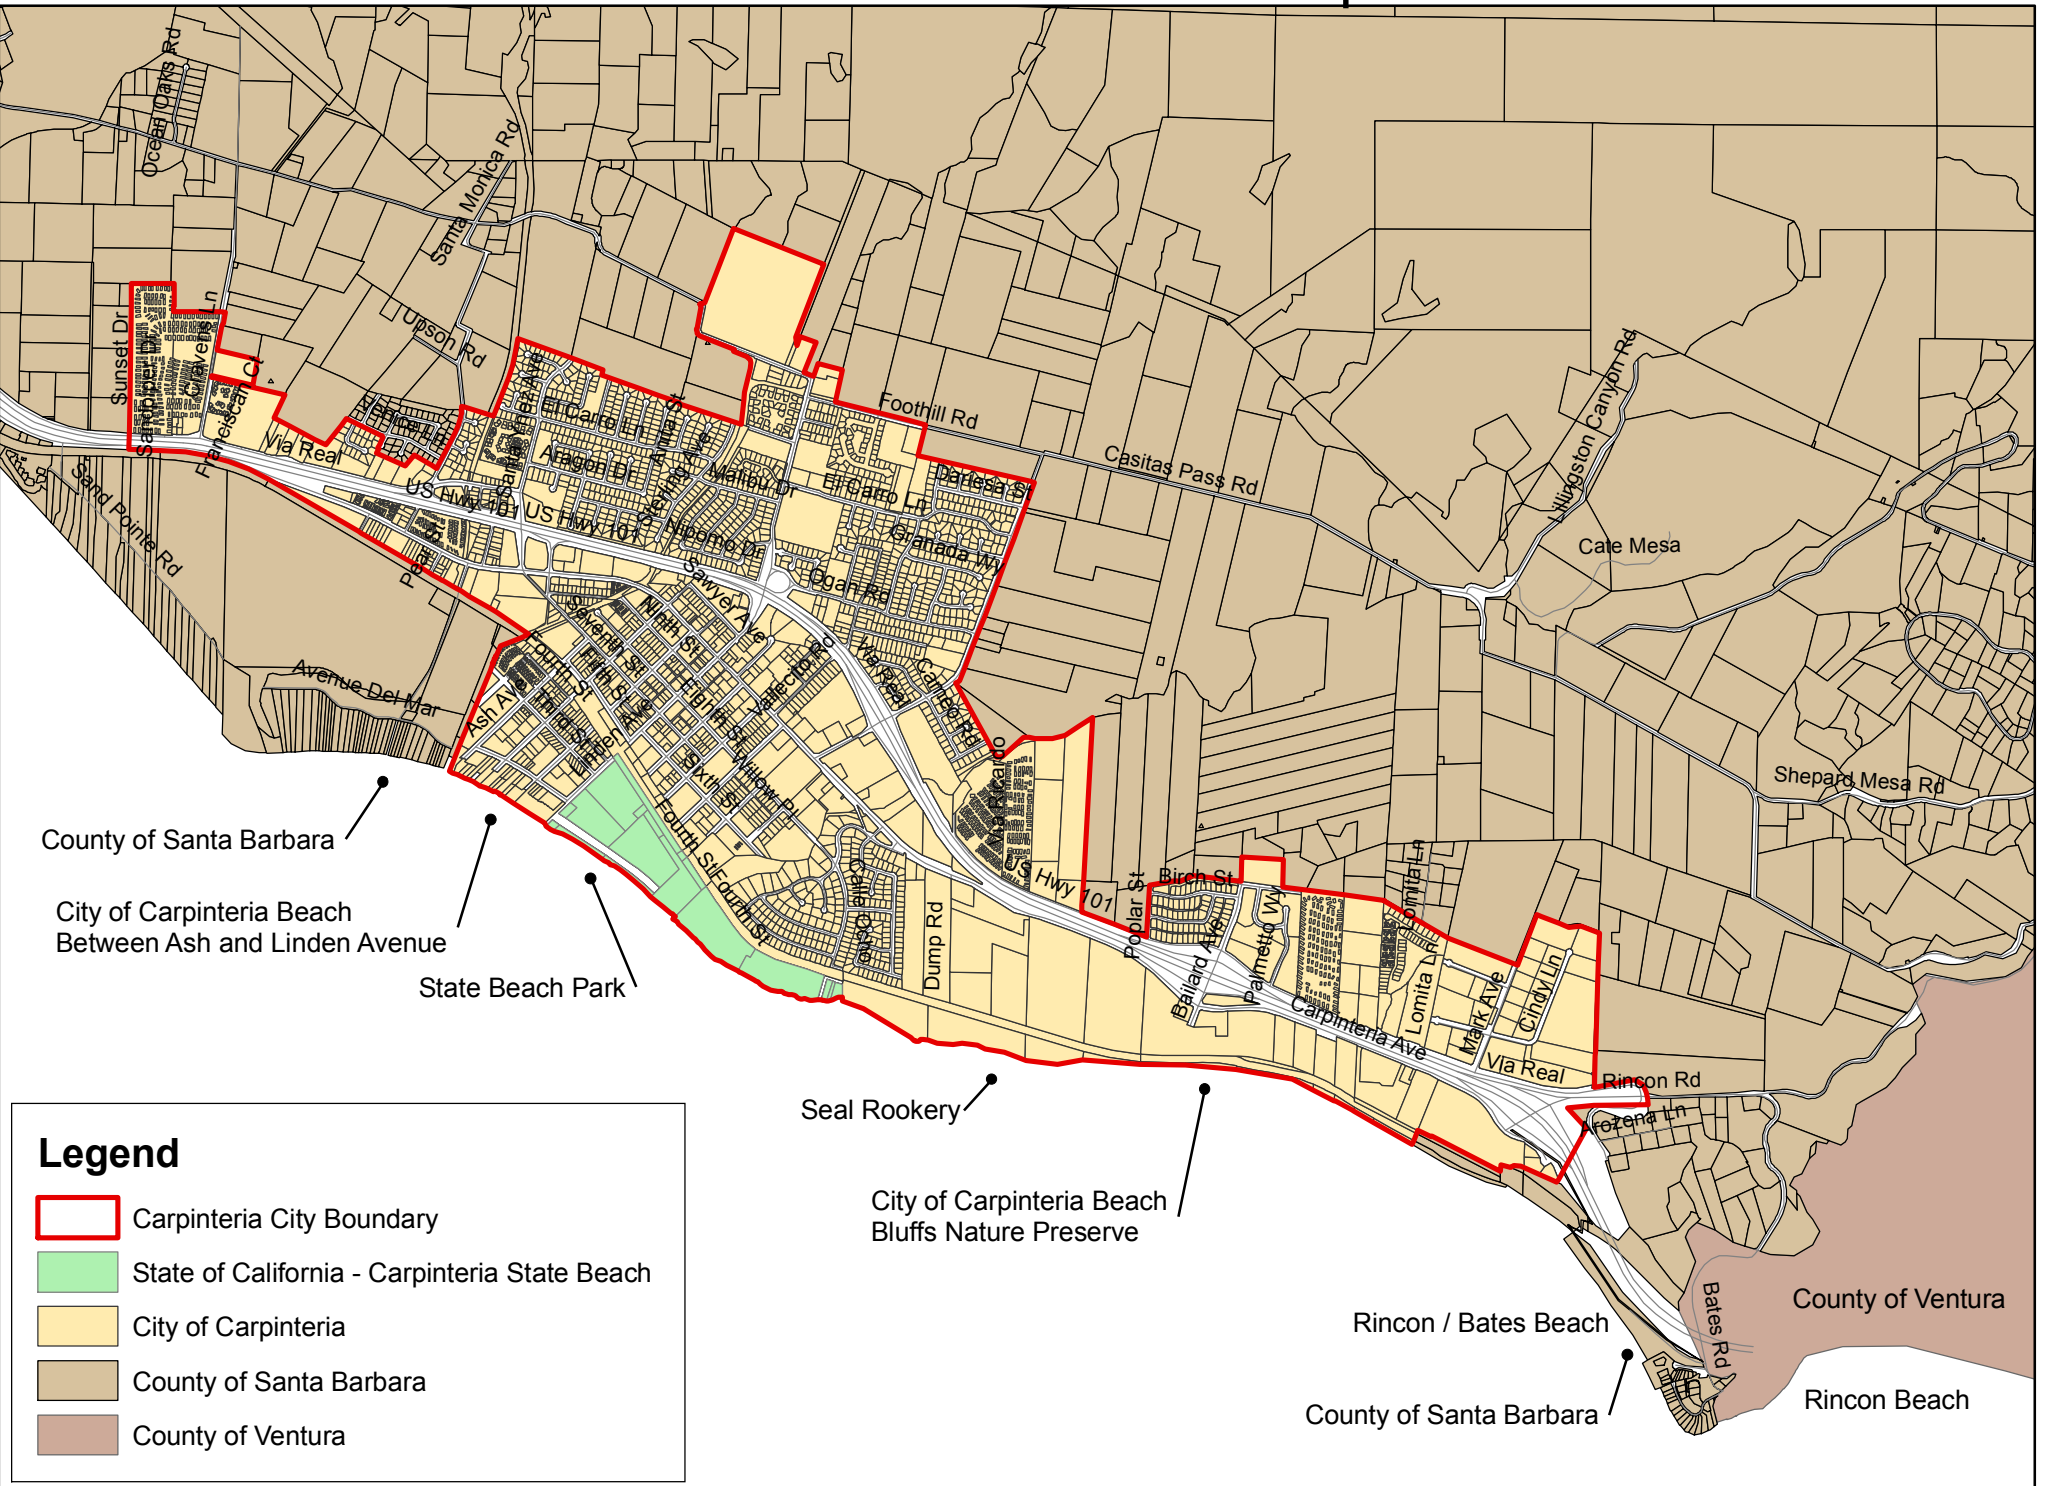

# Film Permit Jurisdiction Map

County of Santa Barbara

City of Carpinteria Beach  
Between Ash and Linden Avenue

State Beach Park

Seal Rookery

City of Carpinteria Beach  
Bluffs Nature Preserve

Rincon / Bates Beach

County of Santa Barbara

County of Ventura

Rincon Beach

## Legend

- Carpinteria City Boundary
- State of California - Carpinteria State Beach
- City of Carpinteria
- County of Santa Barbara
- County of Ventura